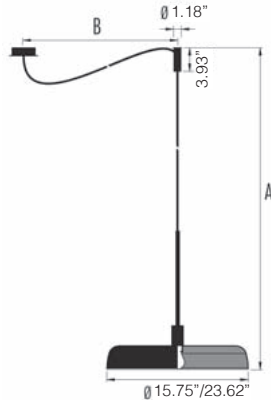

MOMA™

TYPE:

SUSPENSION

PROJECT NAME:

SPECIFICATION SHEET

Luminart®

WWW.LUMINARTLIGHTING.COM

IP20	Ⓛ	CUP	▽
120V	e27	4W CRI>80	dimnable IGBT - Triac
L17M40C.12L.	□	Ø 40cm	
L17M60C.12L.	□	Ø 60cm	
<i>Led color</i>		<i>Nominal lm</i>	<i>Beam spread</i>
K = 2700°		470	L = 170°

IP20	Ⓛ	CUP A+B=161.4"	▽
120V	e27	4W CRI>80	dimnable IGBT - Triac
L17M40D.12L.	□	Ø 40cm	
L17M60D.12L.	□	Ø 60cm	
<i>Led color</i>		<i>Nominal lm</i>	<i>Beam spread</i>
K = 2700°		470	L = 170°

<i>Kit Cable for MoMa CUP composition: M40C - M60C</i>	
L. 118"	
KIT.300.C	Copper - Rame
KIT.300.S	Brass - Ottone

Installation note: Comes with 4" round backplate to cover junction box