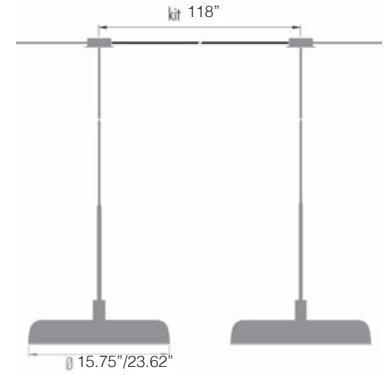

MOMA™

TYPE:

SUSPENSION

PROJECT NAME:

SPECIFICATION SHEET

Luminart®

WWW.LUMINARTLIGHTING.COM

IP20	Ⓛ	CUP	▽
120V	e27	4W CRI>80	dimnable IGBT - Triac
L17M40C.12L.	□	Ø 40cm	
L17M60C.12L.	□	Ø 60cm	
<i>Led color</i>		<i>Nominal lm</i>	<i>Beam spread</i>
K = 2700°		470	L = 170°

IP20	Ⓛ	CUP A+B=161.4"	▽
120V	e27	4W CRI>80	dimnable IGBT - Triac
L17M40D.12L.	□	Ø 40cm	
L17M60D.12L.	□	Ø 60cm	
<i>Led color</i>		<i>Nominal lm</i>	<i>Beam spread</i>
K = 2700°		470	L = 170°

<i>Kit Cable for MoMa CUP composition: M40C - M60C</i>	
L. 118"	
KIT.300.C	Copper - Rame
KIT.300.S	Brass - Ottone

Installation note: Comes with 4" round backplate to cover junction box