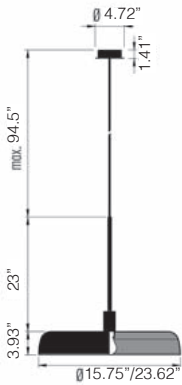

MOMA™

TYPE:

SUSPENSION

PROJECT NAME:

SPECIFICATION SHEET

Luminart®

WWW.LUMINARTLIGHTING.COM

IP20	Ⓛ	CUP	▽
120V	e27	4W CRI>80	dimnable IGBT - Triac
L17M40C.12L.	□	Ø 40cm	
L17M60C.12L.	□	Ø 60cm	
<i>Led color</i>		<i>Nominal lm</i>	<i>Beam spread</i>
K = 2700°		470	L = 170°

IP20	Ⓛ	CUP A+B=161.4"	▽
120V	e27	4W CRI>80	dimnable IGBT - Triac
L17M40D.12L.	□	Ø 40cm	
L17M60D.12L.	□	Ø 60cm	
<i>Led color</i>		<i>Nominal lm</i>	<i>Beam spread</i>
K = 2700°		470	L = 170°

<i>Kit Cable for MoMa CUP composition: M40C - M60C</i>	
L. 118"	
KIT.300.C	Copper - Rame
KIT.300.S	Brass - Ottone

Installation note: Comes with 4" round backplate to cover junction box