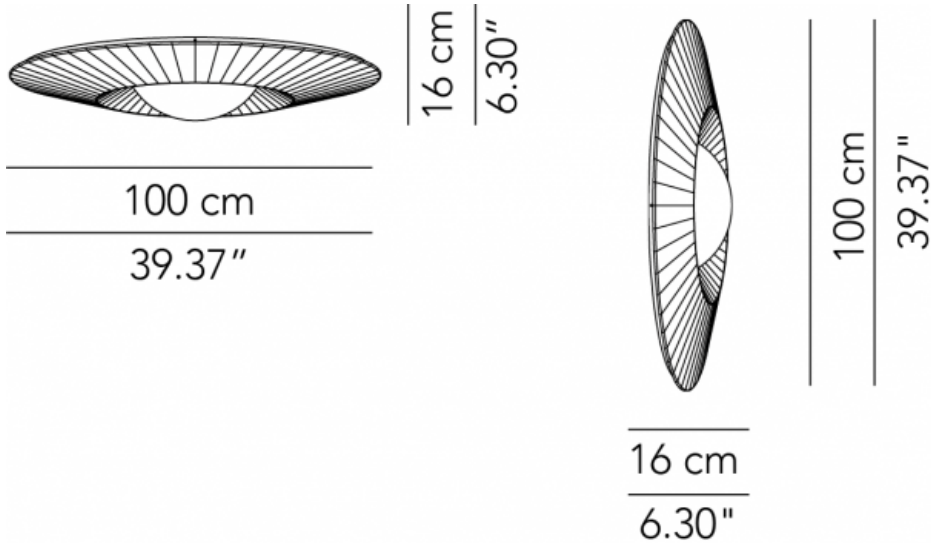

# MOOD™

CEILING & WALL

TYPE:

PROJECT NAME:

Wall/ ceiling lamp - ø 100

ø 100 x 16 cm  
(Ø39.37" x 6.29")  
5 Kg

lamp type 1 led module 23 W  
luminous efficacy 3628 Lm  
light colour 2700 K  
0-10V / LTE

L82MOOEAP100P04