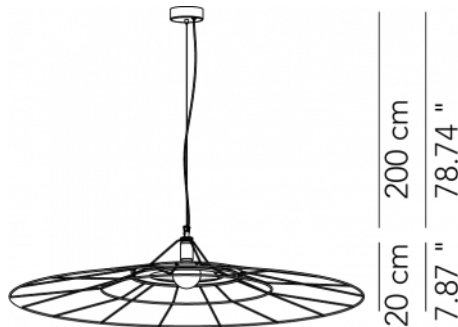

TYPE:

PROJECT NAME:

Pendant lamp - ø 60	ø 60 x 20 cm 3 Kg	lamp type 1xE26 LED 15W	L82MODESO060G02
Pendant lamp - ø 100	ø 100 x 20 cm 5 Kg	lamp type 1xE26 LED 15W	L82MODESO100G02
Pendant lamp - ø 120	ø 120 x 20 cm 6 Kg	lamp type 1xE26 LED 15W	L82MODESO120G02
Pendant lamp - ø 150	ø 150 x 20 cm 10 Kg	lamp type 1xE26 LED 15W	L82MODESO150G02

ORDERING INFO

Model (Order Code)

Finish

Voltage

Dimming

120V

LTE (Leading/Trailing Edge Dim)

Fixture comes with a 4" backplate that mounts to a standard junction box.

60 cm
23.62"

100 cm
39.37"

120 cm
47.24"

150 cm
59.06"

SPECIFICATION SHEET