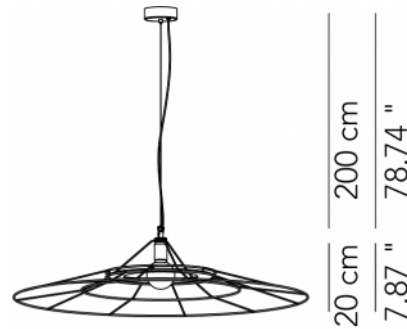

TYPE:

PROJECT NAME:

Pendant lamp - ø 60	ø 60 x 20 cm 3 Kg	lamp type 1xE26 LED 15W	L82MODESO060G02
Pendant lamp - ø 100	ø 100 x 20 cm 5 Kg	lamp type 1xE26 LED 15W	L82MODESO100G02
Pendant lamp - ø 120	ø 120 x 20 cm 6 Kg	lamp type 1xE26 LED 15W	L82MODESO120G02
Pendant lamp - ø 150	ø 150 x 20 cm 10 Kg	lamp type 1xE26 LED 15W	L82MODESO150G02

ORDERING INFO

Model (Order Code)

Finish

Voltage

Dimming

120V

LTE (Leading/Trailing Edge Dim)

Fixture comes with a 4" backplate that mounts to a standard junction box.

60 cm
23.62"

100 cm
39.37"

120 cm
47.24"

150 cm
59.06"

SPECIFICATION SHEET