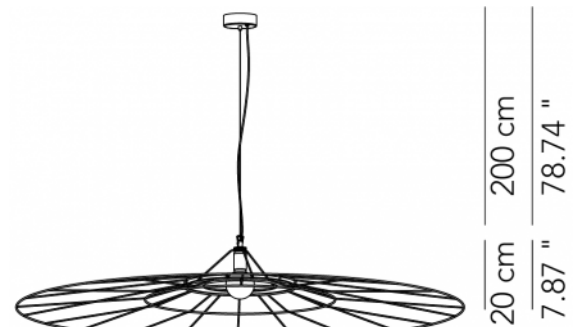

TYPE:

PROJECT NAME:

Pendant lamp - ø 60	ø 60 x 20 cm 3 Kg	lamp type 1xE26 LED 15W	L82MODESO060G02
Pendant lamp - ø 100	ø 100 x 20 cm 5 Kg	lamp type 1xE26 LED 15W	L82MODESO100G02
Pendant lamp - ø 120	ø 120 x 20 cm 6 Kg	lamp type 1xE26 LED 15W	L82MODESO120G02
Pendant lamp - ø 150	ø 150 x 20 cm 10 Kg	lamp type 1xE26 LED 15W	L82MODESO150G02

ORDERING INFO

Model (Order Code)

Finish

Voltage

Dimming

120V

LTE (Leading/Trailing Edge Dim)

Fixture comes with a 4" backplate that mounts to a standard junction box.

60 cm
23.62"

100 cm
39.37"

120 cm
47.24"

150 cm
59.06"

SPECIFICATION SHEET