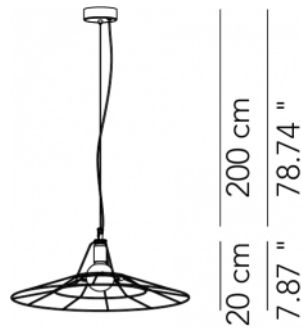

TYPE:

PROJECT NAME:

Pendant lamp - ø 60	ø 60 x 20 cm 3 Kg	lamp type 1xE26 LED 15W	L82MODESO060G02
Pendant lamp - ø 100	ø 100 x 20 cm 5 Kg	lamp type 1xE26 LED 15W	L82MODESO100G02
Pendant lamp - ø 120	ø 120 x 20 cm 6 Kg	lamp type 1xE26 LED 15W	L82MODESO120G02
Pendant lamp - ø 150	ø 150 x 20 cm 10 Kg	lamp type 1xE26 LED 15W	L82MODESO150G02

ORDERING INFO

Model (Order Code)

Finish

Voltage

Dimming

120V

LTE (Leading/Trailing Edge Dim)

Fixture comes with a 4" backplate that mounts to a standard junction box.

60 cm
23.62"

100 cm
39.37"

120 cm
47.24"

150 cm
59.06"

SPECIFICATION SHEET