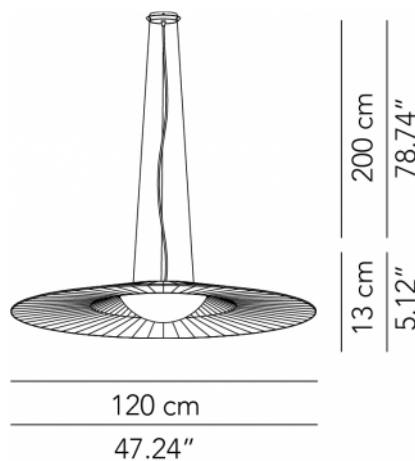

MOOD™

SUSPENSION

TYPE:

PROJECT NAME:

Large pendant lamp - ø 100	ø 100 x 13 cm 5 Kg	lamp type 1 led module 23W luminous efficacy 3680 Lm light colour 2700 K cri >80	L82MOOESO100P04
Maxi pendant lamp - ø 120	ø 120 x 13 cm 6 Kg	lamp type 1 led module 23W luminous efficacy 3680 Lm light colour 2700 K cri >80	L82MOOESO120P04
Mega pendant lamp - ø 150	ø 150 x 13 cm 10 Kg	lamp type 1 led module 23W luminous efficacy 3680 Lm light colour 2700 K cri >80	L82MOOESO150P04

ORDERING INFO

Model (Order Code)	Finish	LED	Voltage	Dimming
		☐ 2700K ☐ 3000K ☐ 4000K	☐ 120V ☐ 277V	☐ LTE (Leading/Trailing Edge Dim) ☐ 010V (0-10V)

Fixture comes with a 4" backplate that mounts to a standard junction box. Please note: 277V is only compatible with 0-10V dimming.

MOOD 120

SPECIFICATION SHEET