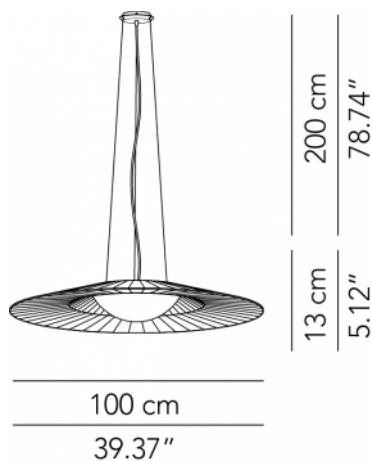

MOOD™

SUSPENSION

TYPE:

PROJECT NAME:

Large pendant lamp - ø 100	ø 100 x 13 cm 5 Kg	lamp type 1 led module 23W luminous efficacy 3680 Lm light colour 2700 K cri >80	L82MOOESO100P04
Maxi pendant lamp - ø 120	ø 120 x 13 cm 6 Kg	lamp type 1 led module 23W luminous efficacy 3680 Lm light colour 2700 K cri >80	L82MOOESO120P04
Mega pendant lamp - ø 150	ø 150 x 13 cm 10 Kg	lamp type 1 led module 23W luminous efficacy 3680 Lm light colour 2700 K cri >80	L82MOOESO150P04

ORDERING INFO

Model (Order Code)	Finish	LED	Voltage	Dimming
		☐ 2700K ☐ 3000K ☐ 4000K	☐ 120V ☐ 277V	☐ LTE (Leading/Trailing Edge Dim) ☐ 010V (0-10V)

Fixture comes with a 4" backplate that mounts to a standard junction box. Please note: 277V is only compatible with 0-10V dimming.

MOOD 100