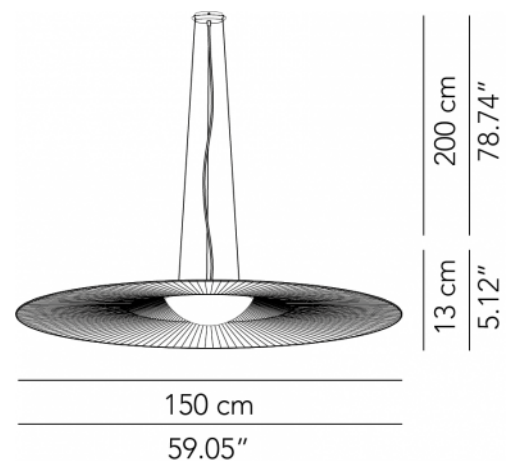

Cod. 708
Cast Iron

Cod. 709
Dark green

SPECIFICATION SHEET

MOOD™

SUSPENSION

TYPE:

PROJECT NAME:

Large pendant lamp - ø 100	ø 100 x 13 cm 5 Kg	lamp type 1 led module 23W luminous efficacy 3680 Lm light colour 2700 K cri >80	L82MOOESO100P04
Maxi pendant lamp - ø 120	ø 120 x 13 cm 6 Kg	lamp type 1 led module 23W luminous efficacy 3680 Lm light colour 2700 K cri >80	L82MOOESO120P04
Mega pendant lamp - ø 150	ø 150 x 13 cm 10 Kg	lamp type 1 led module 23W luminous efficacy 3680 Lm light colour 2700 K cri >80	L82MOOESO150P04

 Fixture comes with a 4" backplate that mounts to a standard junction box. Please note: 277V is only compatible with 0-10V dimming.

MOOD 100

MOOD 120

MOOD 150

SPECIFICATION SHEET