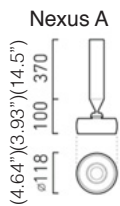

NEXUS™

CEILING MOUNT

TYPE:

PROJECT NAME:

SPOTLIGHTS

Various ways of lighting within a single family of luminaires. A combination of focused and diffused light with the advantage of spotlights. Thanks to varied shapes of the luminaires, you can let your imagination run free and create a unique interior.

General and spot lighting. The luminaires will work perfectly at hotels, in art galleries, museums or restaurants, but also residential spaces.

Installation Note:
Fixture includes Ø4" round backplate

ORDERING INFO

Model	Finish	Output	LED	Voltage	Dimming
☐ L3831.6104 (Nexus A 12.8W)	<i>See below</i>	☐ LED	☐ 27K (2700K)	☐ 120V	☐ LTE (Leading/Trailing Edge Dim)
☐ L3831.6105 (Nexus B 12.6W)			☐ 30K (3000K)	☐ 277V	☐ 010V (0-10V)
☐ L3831.6106 (Nexus C 20W)			☐ 40K (4000K)		

Nexus B and C versions available with soft diffuser lenses

FINISH OPTIONS

SPECIFICATION SHEET