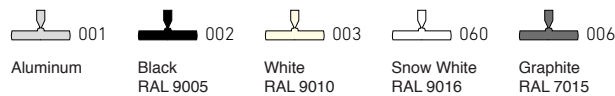

FINISH OPTIONS