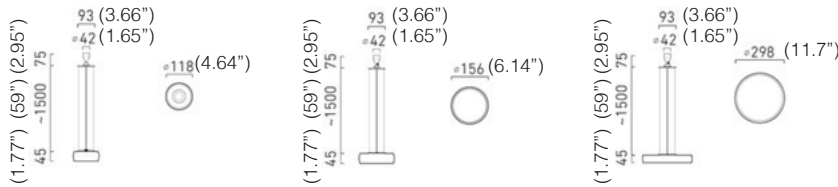

A system of luminaires designed for residential interiors, office spaces, restaurants, and retail outlets.

Installation Note:
Fixture includes Ø4" round backplate

ORDERING INFO

Model	Finish	Output	LED	Voltage	Dimming
○ L3831.4110 (Ø118, LED 12.8W)	<i>See below</i>	○ LED	○ 27K (2700K)	○ 120V	○ LTE (Leading/Trailing Edge Dim)
○ L3831.4110 (Ø118, SLED 12.3W)			○ 30K (3000K)	○ 277V	○ 010V (0-10V)
○ L3831.4111 (Ø156, LED 12.6W)			○ 40K (4000K)		
○ L3831.4112 (Ø298, LED 20W)					

Ø156 and Ø298 versions available with soft diffuser lenses

FINISH OPTIONS

SPECIFICATION SHEET