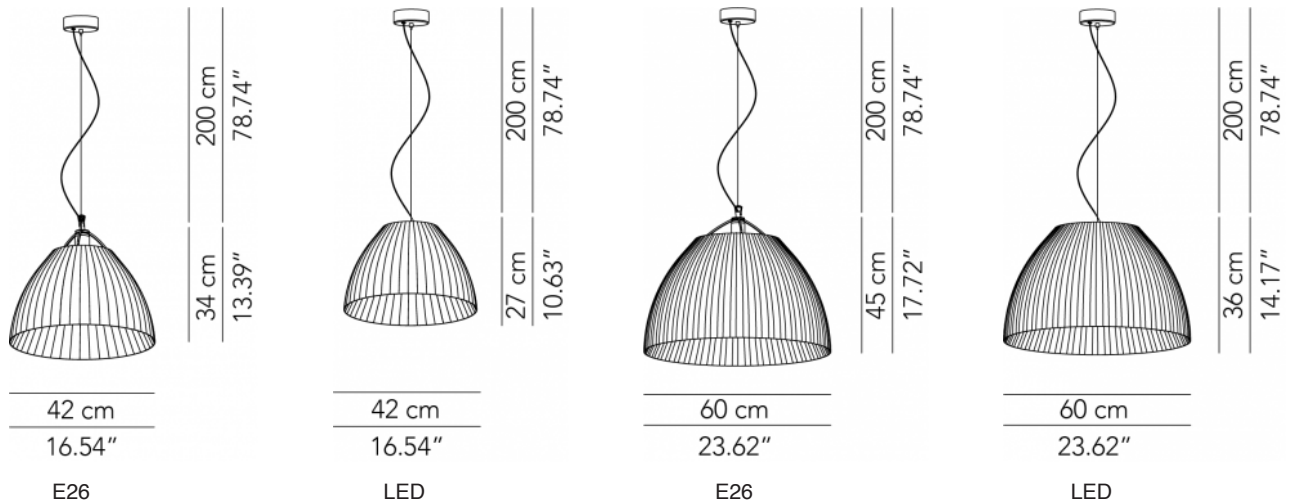

OLIVIA™

SUSPENSION

TYPE:

PROJECT NAME:

Medium pendant lamp D.42	Ø 42 x 34 cm 3 Kg	lamp type 1xE26 LED 15W	L82OLIESO042P42
Medium pendant lamp D.42	Ø 42 x 34 cm 3 Kg	lamp type 1 led module 12W luminous efficacy 1110 Lm light colour 2800 K cri >85	L82OLIESO042P01
Large pendsnt lamp D.60	Ø 60 x 45 cm 6 Kg	lamp type 1xE26 LED 15W	L82OLIESO060P42
Large pendant lamp D.60	Ø 60 x 45 cm 6 Kg	lamp type 1 led module 24W luminous efficacy 2150 Lm light colour 2800 K cri >85	L82OLIESO060P01

ORDERING INFO

Model (Order Code)	Finish	LED	Voltage	Dimming
		☐ 2700K	☐ 120V	☐ LTE (Leading/Trailing Edge Dim)
		☐ 3000K	☐ 277V	☐ 0-10V (0-10V)
		☐ 4000K		

Fixture comes with a 4" backplate that mounts to a standard junction box.

Please note: 277V is only compatible with 0-10V dimming. Screw-in bulbs are only compatible with 120V with LTE dimming.

SPECIFICATION SHEET