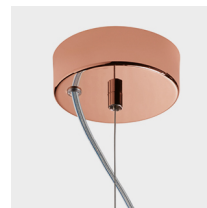

# OLIVIA™

SUSPENSION

TYPE:

PROJECT NAME:

Finish

Structure:

White

Black

Chrome

Copper

Brass

Lampshade:

Pleated

Pleated ribbon

Fabric lampshade

IP20

# OLIVIA™

SUSPENSION

TYPE:

PROJECT NAME:

PLEATED  
100% polyester

Code 501  
Beige

Code 516  
Dark brown

Code 517  
Red brick