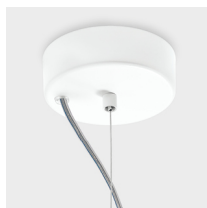

Canopy detail