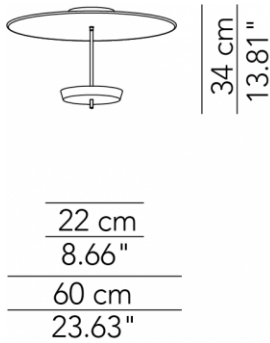

OMBRELLA™

CEILING

TYPE:

PROJECT NAME:

Ceiling lamp D.60	Ø 60 x 34 cm 4 Kg	lamp type 1 led module 17.8 W luminous efficacy 3200 Lm light colour 3000 K	L82UMBEPL060G01
Ceiling lamp D.80	Ø 80 x 43 cm 7 Kg	lamp type 1 led module 25 W luminous efficacy 4425 Lm light colour 3000 K	L82UMBEPL080G01
Ceiling lamp D.100	Ø 100 x 47 cm	lamp type 1 led module 25 W luminous efficacy 4425 Lm light colour 3000 K	L82UMBEPL100G01

OMBRELLA 60