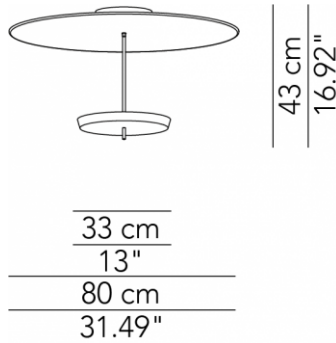

OMBRELLA 80