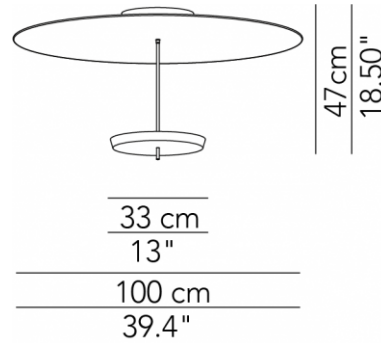

OMBRELLA 100

SPECIFICATION SHEET

ORDERING INFO

Model (Order Code)	Upper Structure Finish	Upper Structure Finish	LED	Remote Driver Options
	☐ White ☐ Gold Leaf	☐ White ☐ Black ☐ Copper ☐ Brass	☐ 2700K ☐ 3000K ☐ 4000K	☐ 120V LTE ☐ 120-277V 0-10V