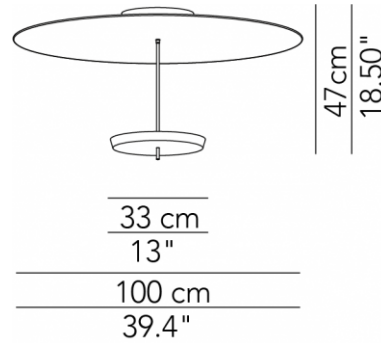

OMBRELLA 100

SPECIFICATION SHEET

ORDERING INFO

Model (Order Code)	Upper Structure Finish	Lower Structure Finish	LED	Remote Driver Options
	☐ White ☐ Gold Leaf	☐ White ☐ Black ☐ Copper ☐ Brass	☐ 2700K ☐ 3000K ☐ 4000K	☐ 120V LTE ☐ 120-277V 0-10V