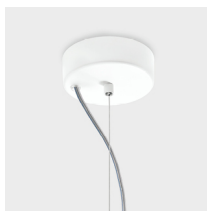

OMBRELLA™

SUSPENSION

TYPE:

PROJECT NAME:

Finish

Upper Structure:

White

Gold leaf

Lower Structure:

White

Black

Copper

Brass

Metal structure

Indirect light

IP20

SPECIFICATION SHEET

Canopy detail

OMBRELLA™

SUSPENSION

TYPE:

PROJECT NAME:

Pendant lamp D.60	Ø 60 x 30 cm 3 Kg	lamp type 1 led module 17.8 W luminous efficacy 3200 Lm light colour 3000 K	L82UMBESO060G01
Pendant lamp D.80	Ø 80 x 39 cm 6 Kg	lamp type 1 led module 25 W luminous efficacy 4425 Lm light colour 3000 K	L82UMBESO080G01
Pendant lamp D.100	Ø 100 x 47 cm 11 Kg	lamp type 1 led module 25 W luminous efficacy 4425 Lm light colour 3000 K	L82UMBESO100G01