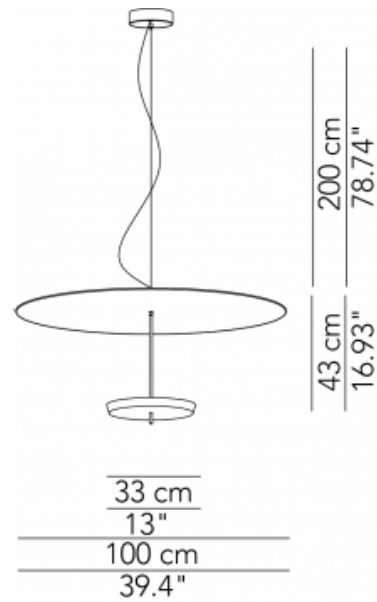

OMBRELLA 100

SPECIFICATION SHEET

ORDERING INFO

Model (Order Code)	Upper Structure Finish	Upper Structure Finish	LED	Remote Driver Options
	☐ White ☐ Gold Leaf	☐ White ☐ Black ☐ Copper ☐ Brass	☐ 2700K ☐ 3000K ☐ 4000K	☐ 120V LTE ☐ 120-277V 0-10V