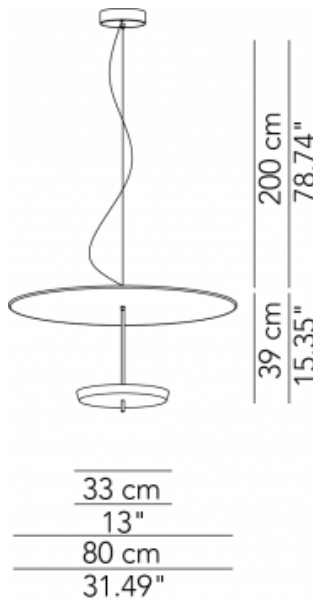

OMBRELLA 80