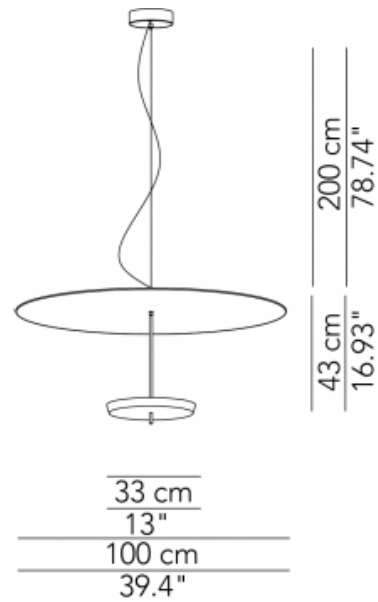

OMBRELLA 100

SPECIFICATION SHEET

ORDERING INFO

Model (Order Code)	Upper Structure Finish	Lower Structure Finish	LED	Remote Driver Options
	☐ White ☐ Gold Leaf	☐ White ☐ Black ☐ Copper ☐ Brass	☐ 2700K ☐ 3000K ☐ 4000K	☐ 120V LTE ☐ 120-277V 0-10V