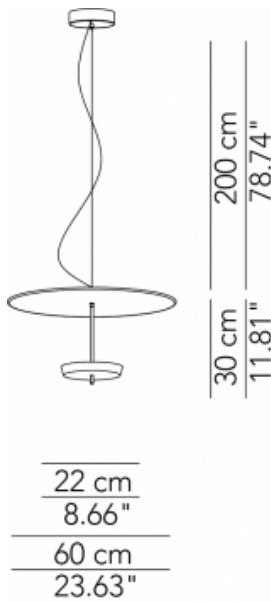

OMBRELLA™

SUSPENSION

TYPE:

PROJECT NAME:

Pendant lamp D.60	Ø 60 x 30 cm 3 Kg	lamp type 1 led module 17.8 W luminous efficacy 3200 Lm light colour 3000 K	L82UMBESO060G01
Pendant lamp D.80	Ø 80 x 39 cm 6 Kg	lamp type 1 led module 25 W luminous efficacy 4425 Lm light colour 3000 K	L82UMBESO080G01
Pendant lamp D.100	Ø 100 x 47 cm 11 Kg	lamp type 1 led module 25 W luminous efficacy 4425 Lm light colour 3000 K	L82UMBESO100G01

OMBRELLA 60