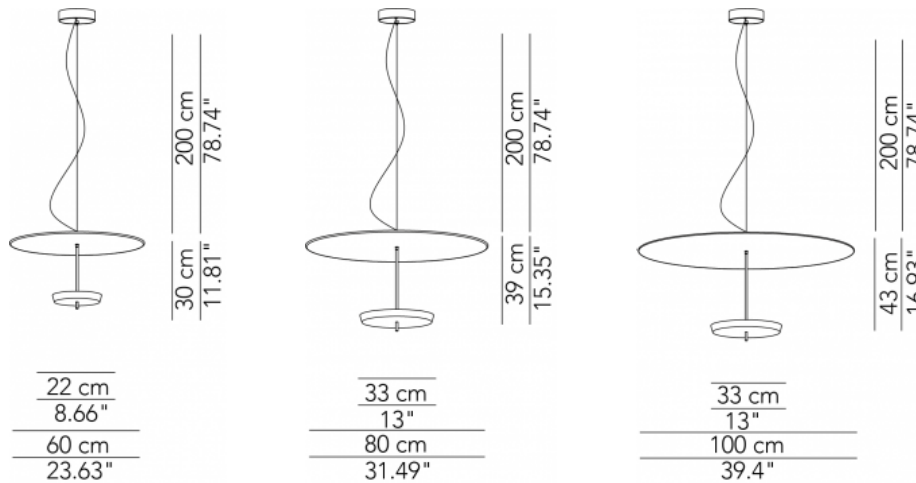

Brass

Metal structure

Indirect light

IP20

SPECIFICATION SHEET

Canopy detail

# OMBRELLA™

SUSPENSION

TYPE:

PROJECT NAME:

<b>Pendant lamp D.60</b>	Ø 60 x 30 cm 3 Kg	lamp type 1 led module 17.8 W luminous efficacy 3200 Lm light colour 3000 K	L82UMBESO060G01
<b>Pendant lamp D.80</b>	Ø 80 x 39 cm 6 Kg	lamp type 1 led module 25 W luminous efficacy 4425 Lm light colour 3000 K	L82UMBESO080G01
<b>Pendant lamp D.100</b>	Ø 100 x 47 cm 11 Kg	lamp type 1 led module 25 W luminous efficacy 4425 Lm light colour 3000 K	L82UMBESO100G01