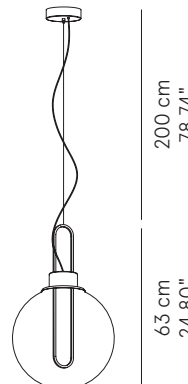

Copper

Brass

Globe diffuser:

Smoked PMMA

Glass

IP20

SPECIFICATION SHEET

Canopy detail

* cable on measure

Luminart®

WWW.LUMINARTLIGHTING.COM
Last updated: 02/14/25

ORB™

SUSPENSION

TYPE:

PROJECT NAME:

	Dimensions	Light source	
Orb 25 – 1 globe	Ø 25 x 41 cm weight 2 kg	lamp type 1 LED module 8,5 W luminous efficacy 1335 Lm light color 3000 K	L82ORBESO025M01
Orb 25 – 2 globes	Ø 25 x 41 cm weight 2,5 kg	lamp type 2 LED modules 8,5 W luminous efficacy 2 x 1335 Lm light color 3000 K	L82ORBES002M01
Orb 40 – 1 globe	Ø 40 x 63 cm weight 3,5 kg	lamp type 1 LED module 16,2 W luminous efficacy 2400 Lm light color 3000 K	L82ORBESO040M01
Orb 40 – 2 globes	Ø 40 x 63 cm weight 7 kg	lamp type 2 LED modules 16,2 W luminous efficacy 2 x 2400 Lm light color 3000 K	L82ORBES040M01

ORB 25
1 Globe

25 cm
9.84"

ORB 25
2 Globes

25 cm
9.84"

ORB 40
1 Globe

40 cm
15.75"

ORB 40
2 Globes

40 cm
15.75"

Fixture comes with a 4" backplate that mounts to a standard junction box.