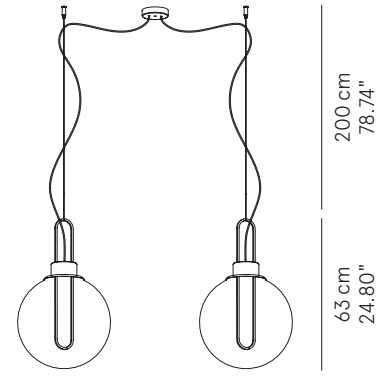

Copper

Brass

Globe diffuser:

Smoked PMMA

Glass

IP20

SPECIFICATION SHEET

Canopy detail

* cable on measure

Luminart®

WWW.LUMINARTLIGHTING.COM
Last updated: 02/14/25

ORB™

SUSPENSION

TYPE:

PROJECT NAME:

	Dimensions	Light source	
Orb 25 – 1 globe	Ø 25 x 41 cm weight 2 kg	lamp type 1 LED module 8,5 W luminous efficacy 1335 Lm light color 3000 K	L82ORBESO025M01
Orb 25 – 2 globes	Ø 25 x 41 cm weight 2,5 kg	lamp type 2 LED modules 8,5 W luminous efficacy 2 x 1335 Lm light color 3000 K	L82ORBES002M01
Orb 40 – 1 globe	Ø 40 x 63 cm weight 3,5 kg	lamp type 1 LED module 16,2 W luminous efficacy 2400 Lm light color 3000 K	L82ORBESO040M01
Orb 40 – 2 globes	Ø 40 x 63 cm weight 7 kg	lamp type 2 LED modules 16,2 W luminous efficacy 2 x 2400 Lm light color 3000 K	L82ORBES040M01

ORB 25
1 Globe

25 cm
9.84"

ORB 25
2 Globes

25 cm
9.84"

ORB 40
1 Globe

40 cm
15.75"

ORB 40
2 Globes

40 cm
15.75"

Fixture comes with a 4" backplate that mounts to a standard junction box.