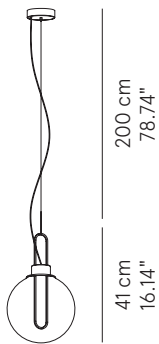

Copper

Brass

Globe diffuser:

Smoked PMMA

Glass

IP20

SPECIFICATION SHEET

Canopy detail

* cable on measure

Luminart®

WWW.LUMINARTLIGHTING.COM
Last updated: 02/14/25

ORB™

SUSPENSION

TYPE:

PROJECT NAME:

	Dimensions	Light source	
Orb 25 – 1 globe	Ø 25 x 41 cm weight 2 kg	lamp type 1 LED module 8,5 W luminous efficacy 1335 Lm light color 3000 K	L82ORBESO025M01
Orb 25 – 2 globes	Ø 25 x 41 cm weight 2,5 kg	lamp type 2 LED modules 8,5 W luminous efficacy 2 x 1335 Lm light color 3000 K	L82ORBES002M01
Orb 40 – 1 globe	Ø 40 x 63 cm weight 3,5 kg	lamp type 1 LED module 16,2 W luminous efficacy 2400 Lm light color 3000 K	L82ORBESO040M01
Orb 40 – 2 globes	Ø 40 x 63 cm weight 7 kg	lamp type 2 LED modules 16,2 W luminous efficacy 2 x 2400 Lm light color 3000 K	L82ORBES040M01

ORB 25
1 Globe

25 cm
9.84"

ORB 25
2 Globes

25 cm
9.84"

ORB 40
1 Globe

40 cm
15.75"

ORB 40
2 Globes

40 cm
15.75"

Fixture comes with a 4" backplate that mounts to a standard junction box.