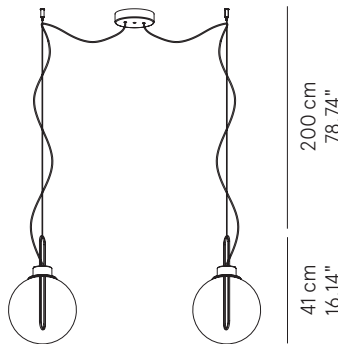

Copper

Brass

Globe diffuser:

Smoked PMMA

Glass

IP20

SPECIFICATION SHEET

Canopy detail

* cable on measure

Luminart®

WWW.LUMINARTLIGHTING.COM
Last updated: 02/14/25

ORB™

SUSPENSION

TYPE:

PROJECT NAME:

	Dimensions	Light source	
Orb 25 – 1 globe	Ø 25 x 41 cm weight 2 kg	lamp type 1 LED module 8,5 W luminous efficacy 1335 Lm light color 3000 K	L82ORBESO025M01
Orb 25 – 2 globes	Ø 25 x 41 cm weight 2,5 kg	lamp type 2 LED modules 8,5 W luminous efficacy 2 x 1335 Lm light color 3000 K	L82ORBES002M01
Orb 40 – 1 globe	Ø 40 x 63 cm weight 3,5 kg	lamp type 1 LED module 16,2 W luminous efficacy 2400 Lm light color 3000 K	L82ORBESO040M01
Orb 40 – 2 globes	Ø 40 x 63 cm weight 7 kg	lamp type 2 LED modules 16,2 W luminous efficacy 2 x 2400 Lm light color 3000 K	L82ORBES040M01

ORB 25
1 Globe

25 cm
9.84"

ORB 25
2 Globes

25 cm
9.84"

ORB 40
1 Globe

40 cm
15.75"

ORB 40
2 Globes

40 cm
15.75"

Fixture comes with a 4" backplate that mounts to a standard junction box.