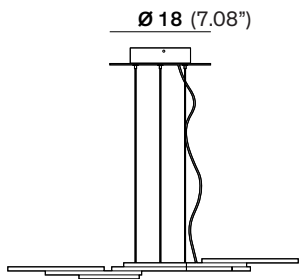

OVERLAP™

SUSPENSION

TYPE:

PROJECT NAME:

Overlap L16H1

77 (30.31")

Light Source	LED
Power	34 Watt
Lumen	4000
CRI	90

Matte Finish