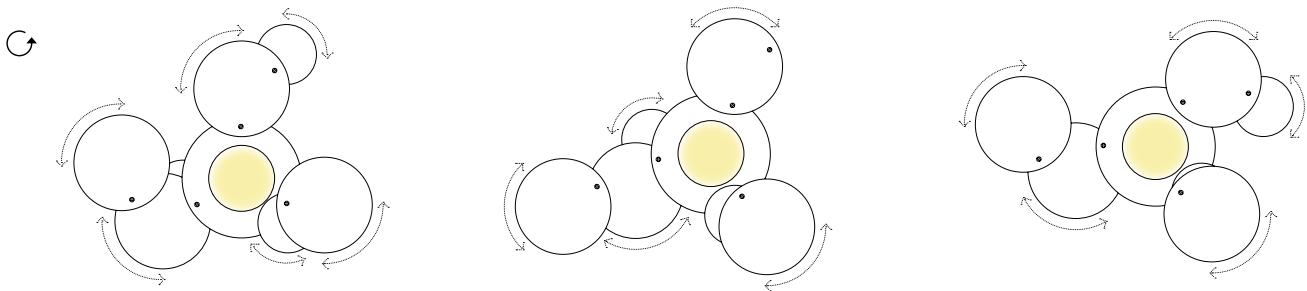

Antique brass

Pelter delabrè

Copper delabrè

Gold delabrè

Examples of configuration

SPECIFICATION SHEET

ORDERING INFO

Model (Order Code)	Finish	LED	Voltage	Dimming
		<input type="radio"/> 2700K	<input type="radio"/> 120V	<input type="radio"/> LTE (Leading/Trailing Edge Dim)
		<input type="radio"/> 3000K	<input type="radio"/> 277V	<input type="radio"/> 010V (0-10V)
		<input type="radio"/> 4000K		

Fixture comes with a 4" backplate that mounts to a standard junction box. Please note: 277V is only compatible with 0-10V dimming.

Luminart®

WWW.LUMINARTLIGHTING.COM
Last updated: 11/17/20