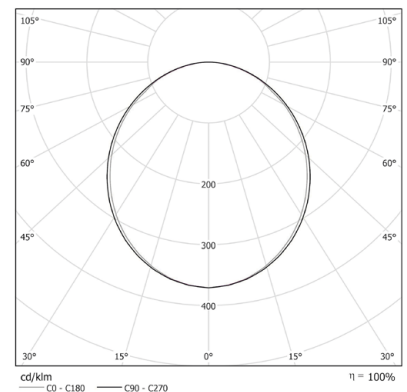

CODE		lm	inches
L1271PG24L3	24W 3000K	2256	44.29
L1271PG30L3	30W 3000K	2820	41.14
L1271PG36L3	36W 3000K	3384	66.34
L1271PG60L3	60W 3000K	5640	110.43
L1271PG66L3	66W 3000K	6204	121.46

SPECIFICATION SHEET

LEDOLOGY®

A **Luminart** BRAND

WWW.LUMINARTLIGHTING.COM

OVVIO™ LED PG HIGH POWER

OPTIC

PMMA diffuser for a soft emission with no shadow evident.

IP 40 **A++**

CODE		W	lm	inches
L1271PG48L4HP		48W 4000K	4752	44.29
L1271PG60L4HP		60W 4000K	5940	55.31
L1271PG72L4HP		72W 4000K	7128	66.34
CODE		W	lm	inches
L1271PG48L3HP		48W 3000K	4560	44.29
L1271PG60L3HP		60W 3000K	5700	55.31
L1271PG72L3HP		72W 3000K	6480	66.34