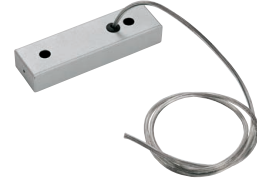

ACCESSORIES

OVVIO LED SUSPENDED ACCESSORIES

L1271AA13
Single wire suspension kit with clutch operated adjustment mechanism.
Cable length 1500mm.

L1271AA1330
Single wire suspension kit with clutch operated adjustment mechanism.
Cable length 3000mm.

L1271AA16
3 pole-powered supply box.
Cable length 2000mm.

L1271AA165P
5 pole-powered supply box.
Cable length 2000mm.

L1271AA11LED
Linear joint.

L1271AA09LED
End cap kit.

OVVIO LED WALL ACCESSORIES

L1271AA15LED
Kit for wall mounting.