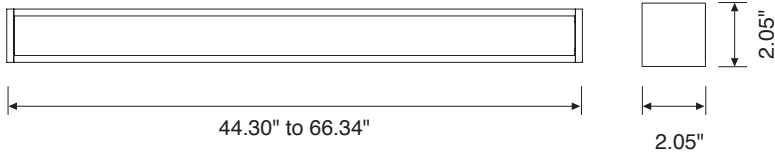

LEDOLOGY®

A **Luminart** BRAND

WWW.LUMINARTLIGHTING.COM

OVVIO™ LED PG HIGH POWER

OPTIC

PMMA diffuser for a soft emission with no shadow evident.

IP 40 **A++**

CODE		W	lm	inches
L1271PG48L4HP		48W 4000K	4752	44.29
L1271PG60L4HP		60W 4000K	5940	55.31
L1271PG72L4HP		72W 4000K	7128	66.34
CODE		W	lm	inches
L1271PG48L3HP		48W 3000K	4560	44.29
L1271PG60L3HP		60W 3000K	5700	55.31
L1271PG72L3HP		72W 3000K	6480	66.34