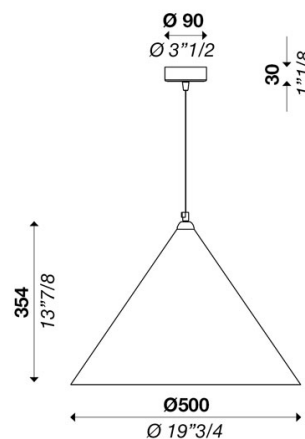

PEAK™

SUSPENSION Ø500

TYPE:

PROJECT NAME:

Technical drawing

Size ref. image mm - inch

Technical data

Light source	LED bulb
Circuit structure	LED bulb
Light emission direction	direct
Power	1x MAX 20W E26
Source lumens	-
Source efficacy	-
Consumption	-
Delivered lumens	-
Luminaire efficacy	-
Secondary	-
Colour temperature	-
Colour rendering index	-
Standard Deviation of Colour Matching	-
Energy class	A
Safety class	I
Degree of protection	IP 20
Direct mounting on normally flammable surfaces	●
Operating temperature	+10° / +40°

Canopy

Diameter (Ø)	90 mm - 3" 1/2 inch
Height	30 mm - 1" 1/8 inch
Ceiling mount	direct

Lampshade

Material	fabric + polycarbonate
Finish	white, black, or custom color (on request)

Hanging cables

Stainless steel cables standard length (custom available)	⊗
Electric cable standard length (custom available)	2500 mm/100"

Fixture comes with a 4" backplate that mounts to a standard junction box.

PEAK™

SUSPENSION Ø1000

TYPE:

PROJECT NAME:

Technical drawing

Size ref. image mm - inch

Technical data

Canopy

Diameter (Ø)	90 mm - 3" 1/2 inch
Height	30 mm - 1" 1/8 inch
Ceiling mount	direct

Lampshade

Material	fabric + polycarbonate
Finish	white, black, or custom color (on request)

Hanging cables

Stainless steel cables standard length (custom available)	⊙
Electric cable standard length (custom available)	2500 mm/100"