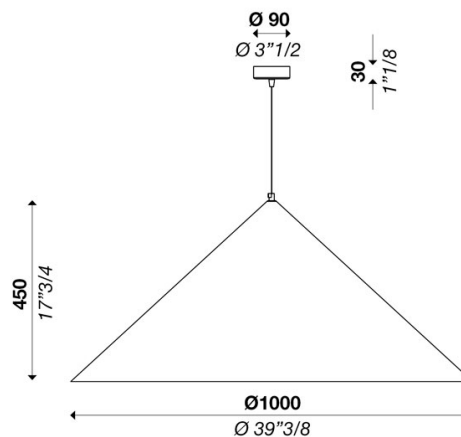

Technical data

Light source	LED bulb
Circuit structure	LED bulb
Light emission direction	direct
Power	1x MAX 20W E26
Source lumens	-
Source efficacy	-
Consumption	-
Delivered lumens	-
Luminaire efficacy	-
Secondary	-
Colour temperature	-
Colour rendering index	-
Standard Deviation of Colour Matching	-
Energy class	A
Safety class	I
Degree of protection	IP 20
Direct mounting on normally flammable surfaces	●
Operating temperature	+10° / +40°

Canopy

Diameter (Ø)	90 mm - 3" 1/2 inch
Height	30 mm - 1" 1/8 inch
Ceiling mount	direct

Lampshade

Material	fabric + polycarbonate
Finish	white, black, or custom color (on request)

Hanging cables

Stainless steel cables standard length (custom available)	⊙
Electric cable standard length (custom available)	2500 mm/100"

SPECIFICATION SHEET

ORDERING INFO

Model (Order Code) ☐ L032550301A00600	Finish ☐ Black ☐ White ☐ Custom	Driver Options ☐ 120V Phase Dimming

Fixture comes with a 4" backplate that mounts to a standard junction box.