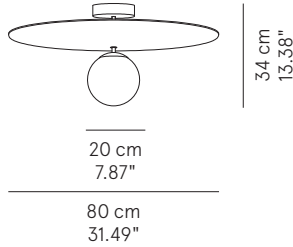

PEGGY BALL 80