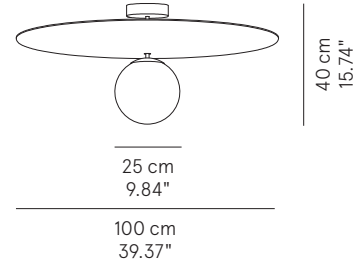

PEGGY BALL 100

SPECIFICATION SHEET

ORDERING INFO

Model (Order Code)

Acoustic Finish

Dimming Options

☐ 120V LTE

Fixture comes with a 4" backplate that mounts to a standard junction box.