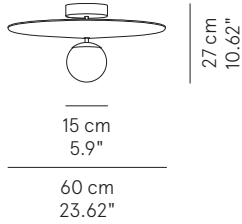

PEGGY™ BALL

CEILING

TYPE:

PROJECT NAME:

Ceiling lamp Ball - D. 60	ø 60 x 26 cm 6 Kg	lamp type 1 x 42W E26 LED+ 3 x 75W R7S LED	L82PEBEPL060M01
Ceiling lamp Ball - D. 80	ø 80 x 28 cm 8,5 Kg	lamp type 1 x 42W E26 LED + 3 x 105W R7S LED	L82PEBEPL080M01
Ceiling lamp Ball - D. 100	ø 100 x 40 cm 12 Kg	lamp type 1 x 42W E26 LED + 3 x 105W R7S LED	L82PEBEPL100M01

PEGGY BALL 60