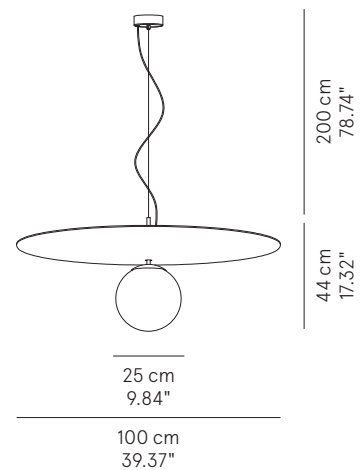

PEGGY BALL 100

SPECIFICATION SHEET

ORDERING INFO

Model (Order Code)

Acoustic Finish

Dimming Options

☐ 120V LTE

Fixture comes with a 4" backplate that mounts to a standard junction box.