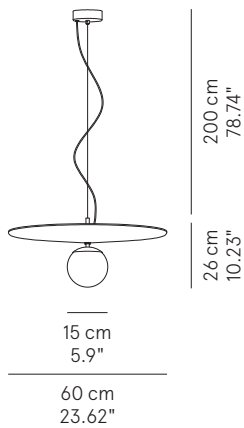

PEGGY™ BALL

SUSPENSION

TYPE:

PROJECT NAME:

Pendant lamp Ball - D. 60	ø 60 x 25 cm 6 Kg	lamp type 1 x 42W E26 LED + 3 x 75W R7S LED	L82PEBESO060M01
Pendant lamp Ball - D. 80	ø 80 x 30 cm 8,5 Kg	lamp type 1 x 42W E26 LED + 3 x 105W R7S LED	L82PEBESO080M01
Pendant lamp Ball - D. 100	ø 100 x 35 cm 12 Kg	lamp type 1 x 42W E26 LED + 3 x 105W R7S LED	L82PEBESO100M01

PEGGY BALL 60