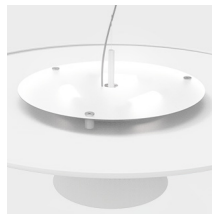

PEGGY™ BALL

SUSPENSION

TYPE:

PROJECT NAME:

IP20

Finish

Acoustic:

Wool

Uplight and
downlight

Wool fabric
acoustic disc.

Canopy detail

Top cover kit for
R7s version

Peggy: Up light
emission detail

PEGGY™ BALL

SUSPENSION

TYPE:

PEGGY™ BALL

SUSPENSION

TYPE:

PROJECT NAME:

Pendant lamp Ball - D. 60	ø 60 x 25 cm 6 Kg	lamp type 1 x 42W E26 LED + 3 x 75W R7S LED	L82PEBESO060M01
Pendant lamp Ball - D. 80	ø 80 x 30 cm 8,5 Kg	lamp type 1 x 42W E26 LED + 3 x 105W R7S LED	L82PEBESO080M01
Pendant lamp Ball - D. 100	ø 100 x 35 cm 12 Kg	lamp type 1 x 42W E26 LED + 3 x 105W R7S LED	L82PEBESO100M01

120V LTE

Fixture comes with a 4" backplate that mounts to a standard junction box.