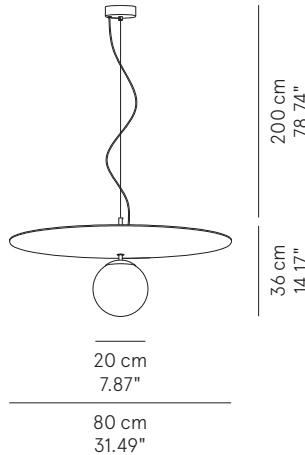

PEGGY BALL 80