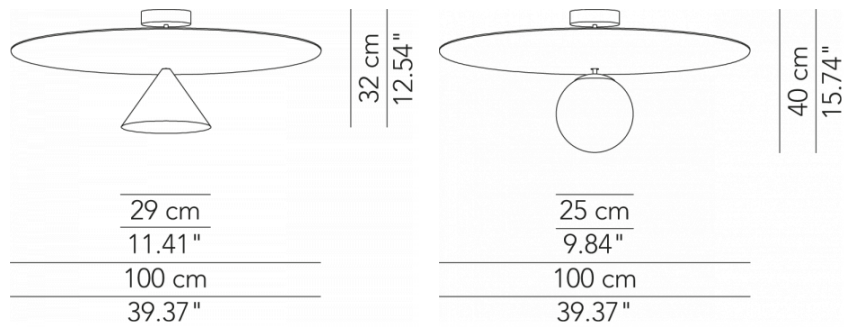

PEGGY™

CEILING

TYPE:

PROJECT NAME:

Ceiling lamp - D. 100	ø 100 x 40 cm 12 Kg	lamp type 1 x 15W E26 LED + 3 x 5W R7S LED	L82PEGEPL100G01
	ø 100 x 40 cm 12 Kg	lamp type 2 led module 17W + 18W luminous efficacy 5287 Lm light colour 2700 K cri >80	L82PEGEPL100G02
Ceiling lamp Ball - D. 100	ø 100 x 40 cm 12 Kg	lamp type 1 x 15W E26 LED + 3 x 5W R7S LED	L82PEBEPL100M01

ORDERING INFO

Model (Order Code)	Finish	LED	Remote Driver Options
		☐ 2700K ☐ 3000K ☐ 4000K	☐ 120V Phase Dimming

Fixture comes with a 4" backplate that mounts to a standard junction box.

SPECIFICATION SHEET