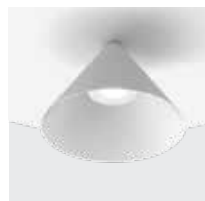

Ceiling lamp version