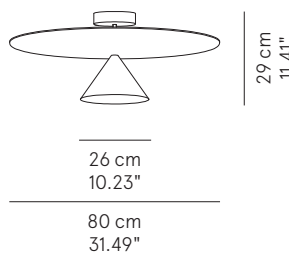

PEGGY CONE 80