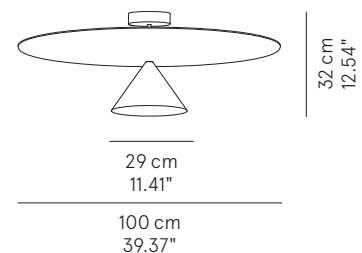

PEGGY CONE 100

SPECIFICATION SHEET

ORDERING INFO

Model (Order Code)	Acoustic Finish	Cone Finish	LED	Dimming Options
		☐ White ☐ Black ☐ Matte Gold	☐ 2700K ☐ 3000K ☐ 4000K	☐ 120V LTE ☐ 120-277V 0-10V

Fixture comes with a 4" backplate that mounts to a standard junction box. E26 version is only compatible with 120V with LTE dimming.