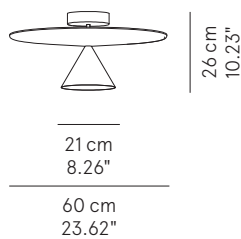

PEGGY™ CONE

CEILING

TYPE:

PROJECT NAME:

Ceiling lamp - D. 60	ø 60 x 26 cm 6 Kg	lamp type 1 x 42W E26 LED + 3 x 75W R7S LED	L82PEGEPL060G01
	ø 60 x 26 cm 6 Kg	lamp type 2 led module 17W + 9W luminous efficacy 3755 Lm light colour 2700 K cri >80	L82PEGEPL060G02
Ceiling lamp - D. 80	ø 80 x 28 cm 8,5 Kg	lamp type 1 x 42W E26 LED + 3 x 105W R7S LED	L82PEGEPL080G01
	ø 80 x 28 cm 8,5 Kg	lamp type 2 led module 17W + 18W luminous efficacy 5141 Lm light colour 2700 K cri >80	L82PEGEPL080G02
Ceiling lamp - D. 100	ø 100 x 40 cm 12 Kg	lamp type 1 x 42W E26 LED + 3 x 105W R7S LED	L82PEGEPL100G01
	ø 100 x 40 cm 12 Kg	lamp type 2 led module 17W + 18W luminous efficacy 5287 Lm light colour 2700 K cri >80	L82PEGEPL100G02

PEGGY CONE 60