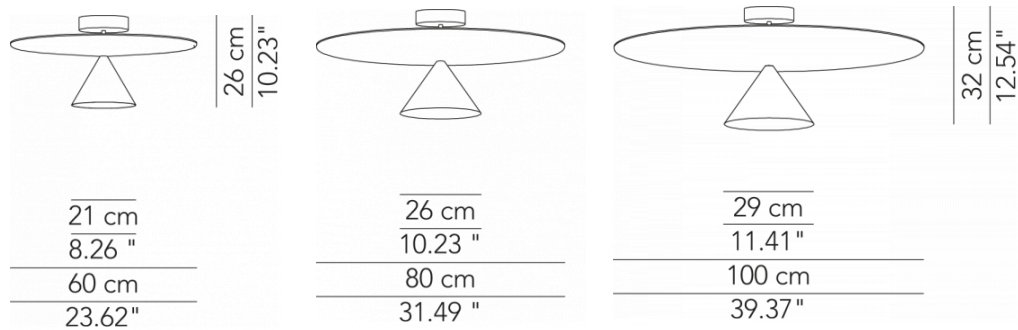

# PEGGY CONE

CEILING

**TYPE:**

**PROJECT NAME:**

<b>Ceiling lamp - D. 60</b>	ø 60 x 26 cm 6 Kg	lamp type 1 x 15W E26 LED + 3 x 5W R7S LED	L82PEGEPL060G01
	ø 60 x 26 cm 6 Kg	lamp type 2 led module 17W + 9W luminous efficacy 3755 Lm light colour 2700 K cri >80	L82PEGEPL060G02
<b>Ceiling lamp - D. 80</b>	ø 80 x 28 cm 8,5 Kg	lamp type 1 x 15W E26 LED + 3 x 5W R7S LED	L82PEGEPL080G01
	ø 80 x 28 cm 8,5 Kg	lamp type 2 led module 17W + 18W luminous efficacy 5141 Lm light colour 2700 K cri >80	L82PEGEPL080G02
<b>Ceiling lamp - D. 100</b>	ø 100 x 40 cm 12 Kg	lamp type 1 x 15W E26 LED + 3 x 5W R7S LED	L82PEGEPL100G01
	ø 100 x 40 cm 12 Kg	lamp type 2 led module 17W + 18W luminous efficacy 5287 Lm light colour 2700 K cri >80	L82PEGEPL100G02