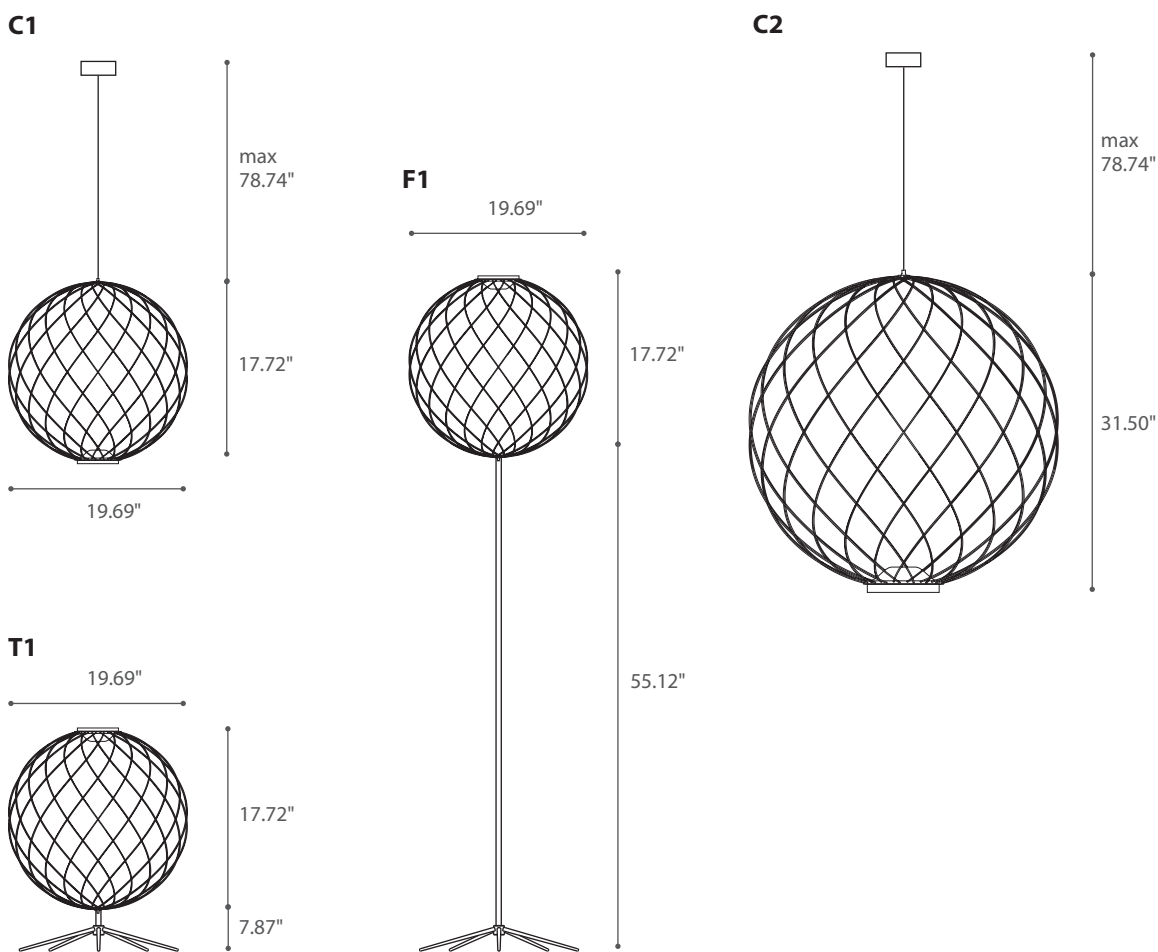

PENELOPE™

SUSPENSION/TABLE/FLOOR

TYPE:

PROJECT NAME:

SPECIFICATION SHEET

Luminart®

WWW.LUMINARTLIGHTING.COM
Last updated: 3/3/20

PENELOPE™

SUSPENSION/TABLE/FLOOR

TYPE:

PROJECT NAME:

C1/C2/F1/T1 indirect: LED 4.5W 110/ 120V 450 Lm 3000°K **A+**
 direct: LED 17W 110/120V 1350lm 3000°K **A+**

PENELOPE

design Sebastiano Tosi 2017

Metal wire frame lamp collection with LED integrated

Materials: metal

Finishes: integrated matte white, matte black, light bronze, brass

Light: double LED integrated

Direct light: 17 W 110/ 120v 1350lm 3000°K

Indirect light: 4.5W 110/120v 450lm 3000°K

SPECIFICATION SHEET