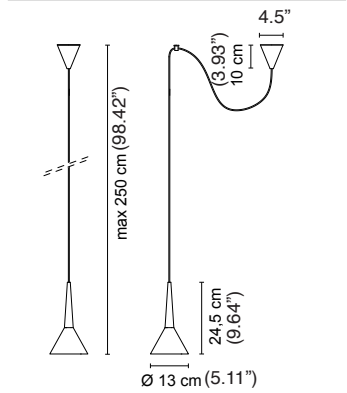

PEVERA™

SUSPENSION

TYPE:

PROJECT NAME:

L671551 0,6 kg

.01	White
.02	Black
.05	Red

/W LED 6,5W 865lm 4000K

/WW LED 6,5W 844lm 3000K

/XW LED 6,5W 825lm 2700K

Installation note: comes with 4.5" round backplate to cover junction box

SPECIFICATION SHEET

Luminart®

WWW.LUMINARTLIGHTING.COM