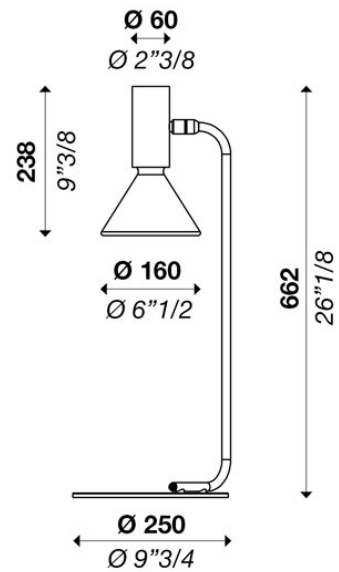

# PIN™ 670

FLOOR / TABLE

TYPE:

PROJECT NAME:

Floor lamp with diffused light. Gloss white blown glass diffuser. Metal structure and base matt white, black or brass coated. LED COB.

**Power input:** 9W

**Light emission direction:** Diffused