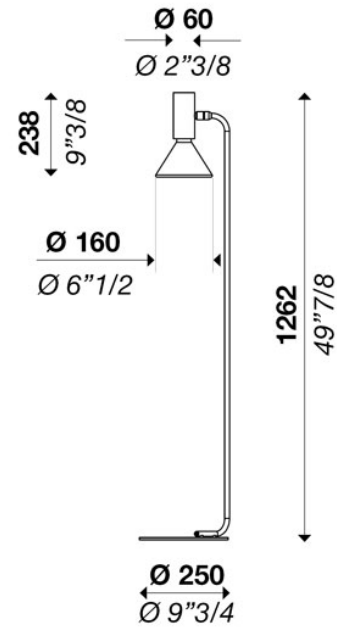

**PIN**<sup>TM</sup>  
FLOOR

**TYPE:**

**PROJECT NAME:**

SPECIFICATION SHEET

**Luminart**<sup>®</sup>

[WWW.LUMINARTLIGHTING.COM](http://WWW.LUMINARTLIGHTING.COM)  
Last updated: 12/13/23

# PIN™ 1270

FLOOR

TYPE:

PROJECT NAME:

Floor lamp with diffused light. Gloss white blown glass diffuser. Metal structure and base matt white, black or brass coated. LED COB.

**Power input:** 9W

**Light emission direction:** Diffused

**Light source:** LED  
3000K: 90CRI  
4000K: 90CRI

**Degree of protection:** IP20

**Source lumens:** 1406 lm

**Delivered lumens:** 916 lm

**Source efficacy:** 155 lm/W

SPECIFICATION SHEET

# PIN™ 670

FLOOR / TABLE

TYPE:

PROJECT NAME:

Floor lamp with diffused light. Gloss white blown glass diffuser. Metal structure and base matt white, black or brass coated. LED COB.

**Power input:** 9W

**Light emission direction:** Diffused