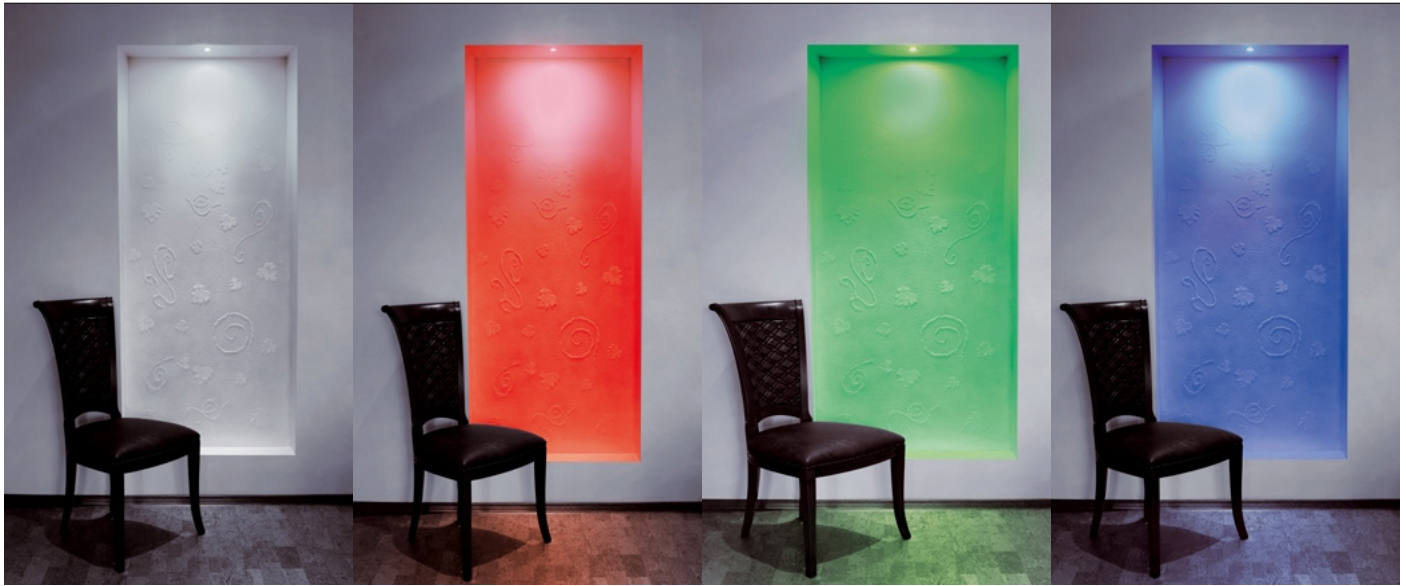

# PIX™ RGB

RECESSED DISPLAY LED

TYPE:

PROJECT NAME:

**L676375**

0.22 lb

3 x 250 mA

Recessed spotlight in nickel matte finish or white painted. Heatsink included. Available in round or square version. Installation with or without junction box and on metal false ceiling with adapter.