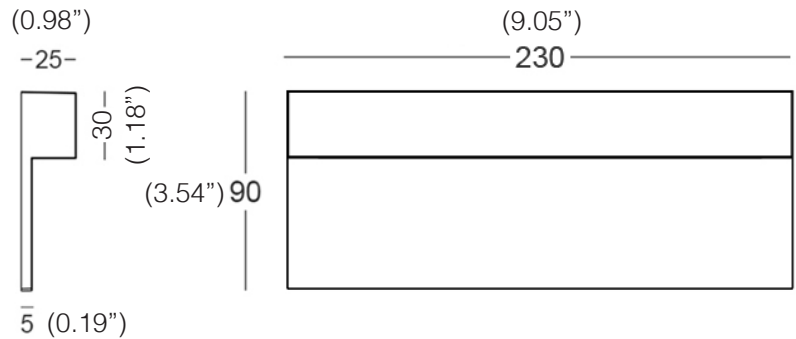

POCKET™ LARGE

RECESSED

TYPE:

PROJECT NAME:

FIXTURE SPECIFICATIONS

ASSEMBLY / USAGE

Wall recessed installation

PROTECTION

IP 65 - IK 07

BODY

Die-cast aluminum

SCREEN

Pointed glass

SEALS

Molded silicone gasket UV Resist

SCREWS

Stainless steel A2

PAINT / FINISHING

Anti-corrosive UV stabilised polyester powder

ELECTRICAL SPECIFICATIONS

POWER SUPPLY

24Vdc

ABSORBED POWER

6W

CCT LED

2700K / 3000K / 4000K

SOURCE FLUX

840 lm

FIXTURE SOURCE

460 lm

APPARENT EFFICIENCY

55 %

OPERATING TA

50 °

CRI

80

STEP MACADAM

3

LIFE TIME TM-21

L80B10 50000h