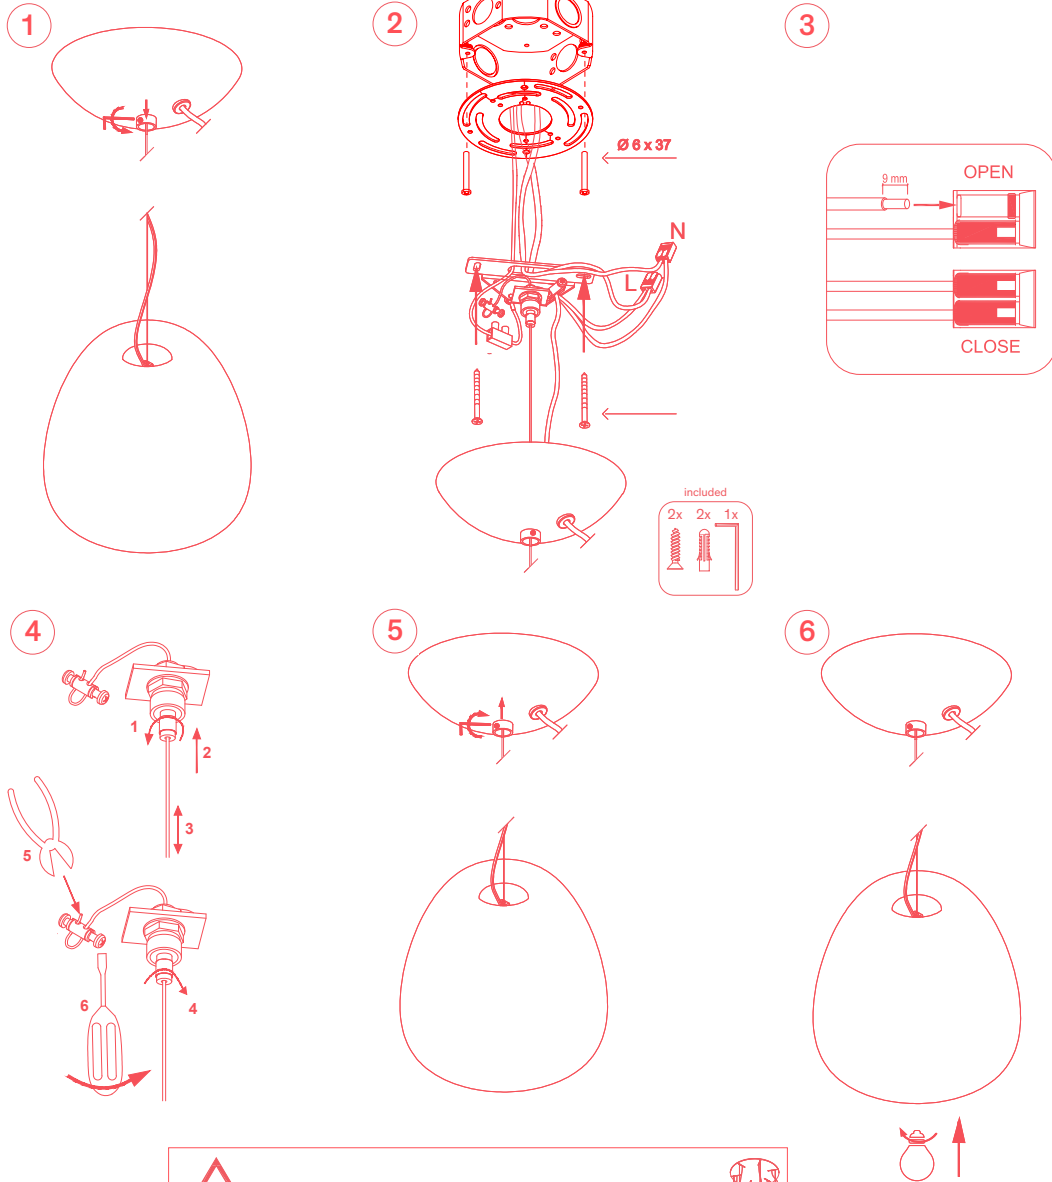

### Pomi H1, H2

### Pomi H3

 TO FASTEN THE FIXTURE TO A MULTIPLE CEILING ROSETTE, SEE INSTRUCTION SHEET: R1  
MAX: 1 POMI H1 + 1 POMI H2 + 1 POMI H3 / 3 POMI H2 / 6 POMI H3