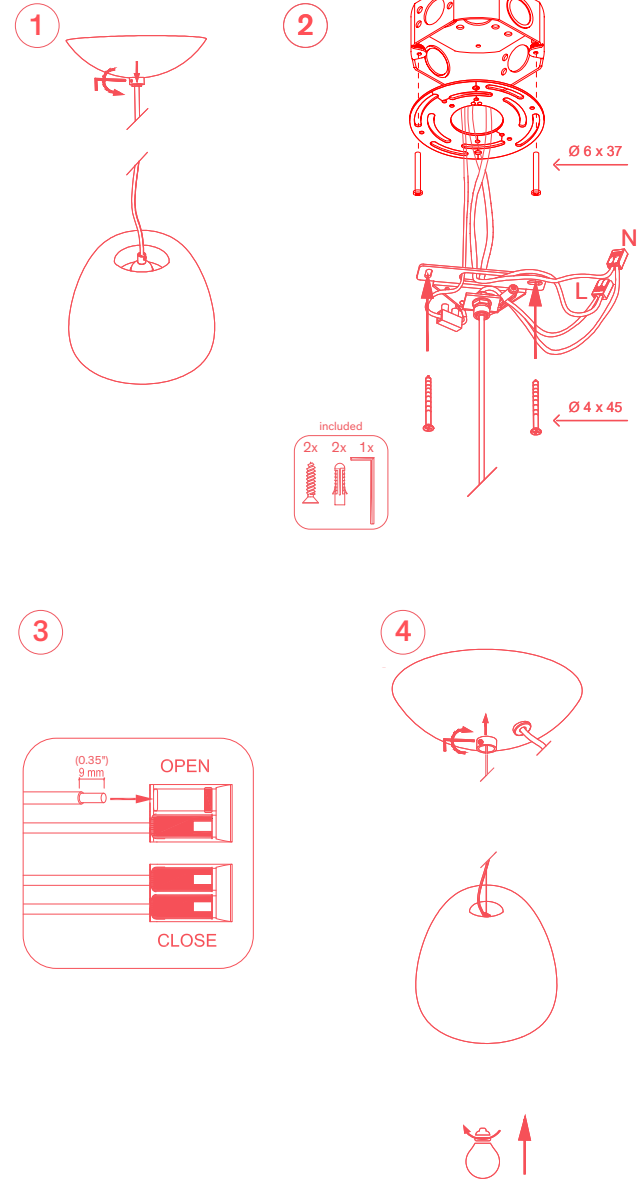

### Pomi H1, H2

### Pomi H3

 TO FASTEN THE FIXTURE TO A MULTIPLE CEILING ROSETTE, SEE INSTRUCTION SHEET: R1  
MAX: 1 POMI H1 + 1 POMI H2 + 1 POMI H3 / 3 POMI H2 / 6 POMI H3