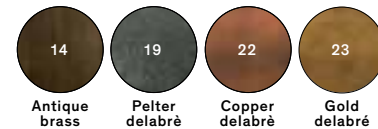

POMI™

SUSPENSION

TYPE:

PROJECT NAME:

Composition example with optional ø50 (ø19.65") canopy. Maximum 6 lights. Order code: R1.

Light source:
E26 LED max watt 15W
1600 Lumens

Gloss Finish

Metallic Finish

SPECIFICATION SHEET

ORDERING INFO

Model (Order Code)

Finish

Voltage

Dimming

120V

LTE (Leading/Trailing Edge Dim)