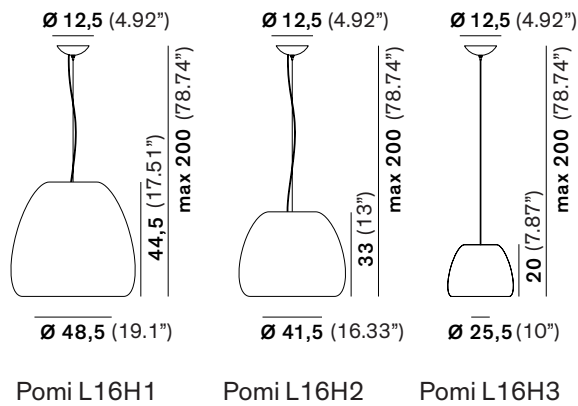

POMI™

SUSPENSION

TYPE:

PROJECT NAME:

Composition example with optional ø50 (ø19.65") canopy. Maximum 6 lights. Order code: R1.

Light source:
E26 LED max watt 15W
1600 Lumens

Gloss Finish

Metallic Finish

SPECIFICATION SHEET

ORDERING INFO

Model (Order Code)

Finish

Voltage

Dimming

120V

LTE (Leading/Trailing Edge Dim)

Fixture comes with a 4" backplate that mounts to a standard junction box.

Luminart®

WWW.LUMINARTLIGHTING.COM
Last updated: 11/17/20