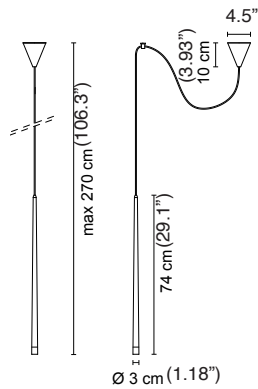

POOL™

SUSPENSION

TYPE:

PROJECT NAME:

L671504 0,9 kg

- .01** White
- .02** Black
- .31** Shiny chrome
- .38** Shiny copper

LED 2W 220lm 3000K

Installation note: comes with 4.5" round backplate to cover junction box

SPECIFICATION SHEET