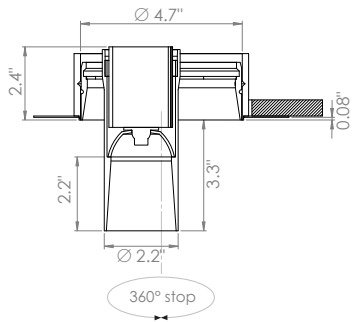

POP™ 04 - Ø12

RECESSED

TYPE:

PROJECT NAME:

SPECIFICATION SHEET

Luminart®

WWW.LUMINARTLIGHTING.COM

POP™ 04 - Ø12

RECESSED

TYPE:

PROJECT NAME:

Code	Watt	IP
P04.210.XX GU10	50	20
P04.220.XX GU5.3	50	20

Code	Electronic gear.	120V 50-60Hz	12V max 75W
KIT.100.105			

SPECIFICATION SHEET

Luminart®

WWW.LUMINARTLIGHTING.COM

POP™ 04 - Ø12

RECESSED

TYPE:

PROJECT NAME:

Code	©	K°	lm	Watt	lm/W	CRI	▲	IP	P
P04.32M.XX	350m/A led	2700	1115	11,2	100	85	38°	20	1"
P04.33M.XX	350m/A led	3000	1175	11,2	105	85	38°	20	1"
P04.34M.XX	350m/A led	4000	1229	11,2	110	85	38°	20	1"
P04.32S.XX	350m/A led	2700	1115	11,2	100	85	22°	20	1"
P04.33S.XX	350m/A led	3000	1175	11,2	105	85	22°	20	1"
P04.34S.XX	350m/A led	4000	1229	11,2	110	85	22°	20	1"
P04.32T.XX	350m/A led	2700	1115	11,2	100	85	12°	20	1"
P04.33T.XX	350m/A led	3000	1175	11,2	105	85	12°	20	1"
P04.34T.XX	350m/A led	4000	1229	11,2	110	85	12°	20	1"

Code	©		
KIT.350.PD	120V	Phase Dim	converter 350m/A
KIT.350.010	120V	0-10V Dim	converter 350m/A

SPECIFICATION SHEET

Luminart®

WWW.LUMINARTLIGHTING.COM

POP™ 04 - Ø12

RECESSED

TYPE:

PROJECT NAME: