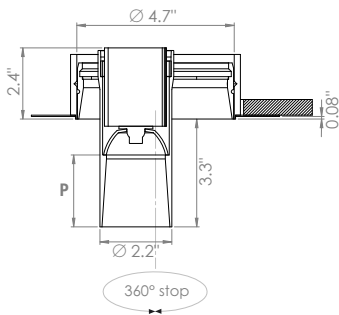

RECESSED

TYPE:

PROJECT NAME:

Code	Watt	IP
P04.210.XX GU10	50	20
P04.220.XX GU5.3	50	20

Code	Electronic gear.	120V 50-60Hz	12V max 75W
KIT.100.105			

SPECIFICATION SHEET

Luminart®

WWW.LUMINARTLIGHTING.COM

POP™ 04 - Ø12

RECESSED

TYPE:

PROJECT NAME:

Code	©	K°	lm	Watt	lm/W	CRI	▲	IP	P
P04.32M.XX	350m/A led	2700	1115	11,2	100	85	38°	20	1"
P04.33M.XX	350m/A led	3000	1175	11,2	105	85	38°	20	1"
P04.34M.XX	350m/A led	4000	1229	11,2	110	85	38°	20	1"
P04.32S.XX	350m/A led	2700	1115	11,2	100	85	22°	20	1"
P04.33S.XX	350m/A led	3000	1175	11,2	105	85	22°	20	1"
P04.34S.XX	350m/A led	4000	1229	11,2	110	85	22°	20	1"
P04.32T.XX	350m/A led	2700	1115	11,2	100	85	12°	20	1"
P04.33T.XX	350m/A led	3000	1175	11,2	105	85	12°	20	1"
P04.34T.XX	350m/A led	4000	1229	11,2	110	85	12°	20	1"