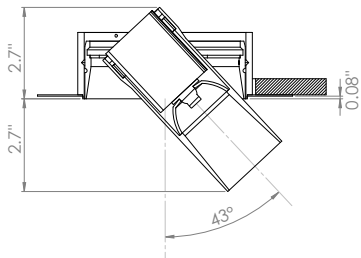

POP™ 04 - Ø12

RECESSED

TYPE:

PROJECT NAME:

SPECIFICATION SHEET

Luminart®

WWW.LUMINARTLIGHTING.COM

POP™ 04 - Ø12

RECESSED

TYPE:

PROJECT NAME:

Code	Watt	IP
P04.210.XX GU10	50	20
P04.220.XX GU5.3	50	20

Code	Electronic gear.	120V 50-60Hz	12V max 75W
KIT.100.105			

SPECIFICATION SHEET

Luminart®

WWW.LUMINARTLIGHTING.COM

POP™ 04 - Ø12

RECESSED

TYPE:

PROJECT NAME:

Code	©	K°	lm	Watt	lm/W	CRI	▲	IP	P
P04.32M.XX	350m/A led	2700	1115	11,2	100	85	38°	20	1"
P04.33M.XX	350m/A led	3000	1175	11,2	105	85	38°	20	1"
P04.34M.XX	350m/A led	4000	1229	11,2	110	85	38°	20	1"
P04.32S.XX	350m/A led	2700	1115	11,2	100	85	22°	20	1"
P04.33S.XX	350m/A led	3000	1175	11,2	105	85	22°	20	1"
P04.34S.XX	350m/A led	4000	1229	11,2	110	85	22°	20	1"
P04.32T.XX	350m/A led	2700	1115	11,2	100	85	12°	20	1"
P04.33T.XX	350m/A led	3000	1175	11,2	105	85	12°	20	1"
P04.34T.XX	350m/A led	4000	1229	11,2	110	85	12°	20	1"