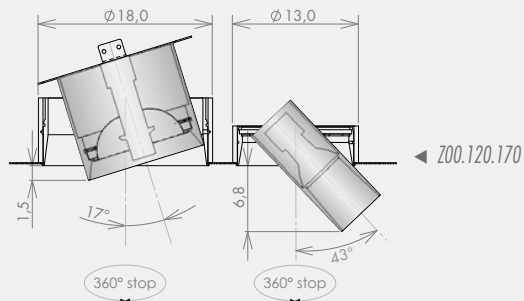

POP™ 04 - Ø12

RECESSED

TYPE:

PROJECT NAME:

Code: M00.120.01
Cassaforma per laterizio
Housing for brickwork
Gehäuse für Mauerwerk
Boîte à encastré pour mur de brique
Cajetín para ladrillo