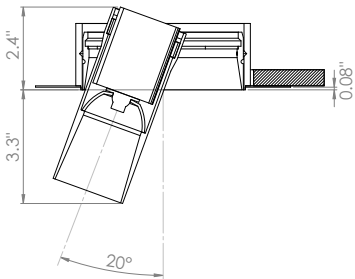

POP™ 04 - Ø12

RECESSED

TYPE:

PROJECT NAME:

SPECIFICATION SHEET

Luminart®

WWW.LUMINARTLIGHTING.COM

POP™ 04 - Ø12

RECESSED

TYPE:

PROJECT NAME:

Code	Watt	IP
P04.210.XX GU10	50	20
P04.220.XX GU5.3	50	20

Code	Electronic gear.	120V 50-60Hz	12V max 75W
KIT.100.105			

SPECIFICATION SHEET

Luminart®

WWW.LUMINARTLIGHTING.COM

POP™ 04 - Ø12

RECESSED

TYPE:

PROJECT NAME:

Code	©	K°	lm	Watt	lm/W	CRI	▲	IP	P
P04.32M.XX	350m/A led	2700	1115	11,2	100	85	38°	20	1"
P04.33M.XX	350m/A led	3000	1175	11,2	105	85	38°	20	1"
P04.34M.XX	350m/A led	4000	1229	11,2	110	85	38°	20	1"
P04.32S.XX	350m/A led	2700	1115	11,2	100	85	22°	20	1"
P04.33S.XX	350m/A led	3000	1175	11,2	105	85	22°	20	1"
P04.34S.XX	350m/A led	4000	1229	11,2	110	85	22°	20	1"
P04.32T.XX	350m/A led	2700	1115	11,2	100	85	12°	20	1"
P04.33T.XX	350m/A led	3000	1175	11,2	105	85	12°	20	1"
P04.34T.XX	350m/A led	4000	1229	11,2	110	85	12°	20	1"