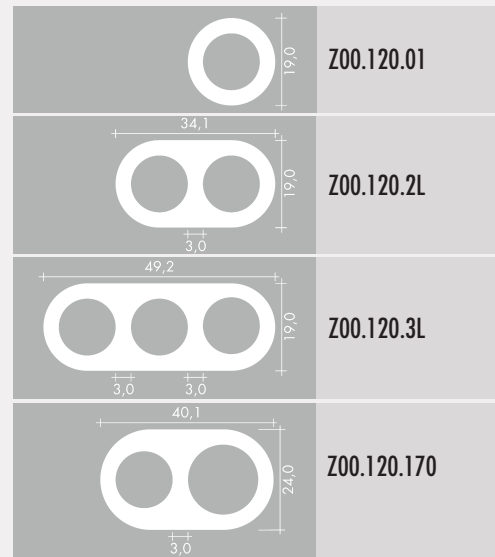

Code: Z00.120.XX
Cassaforma per cartongesso
Housing for plasterboard
Gehäuse für Gipskarton
Boîte à encastré pour cloison en placoplatre
Cajetín para falso techo