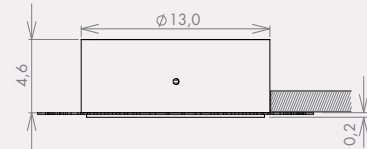

Code: Z00.120.XX
Cassaforma per cartongesso
Housing for plasterboard
Gehäuse für Gipskarton
Boîte à encastré pour cloison en placoplatre
Cajetín para falso techo