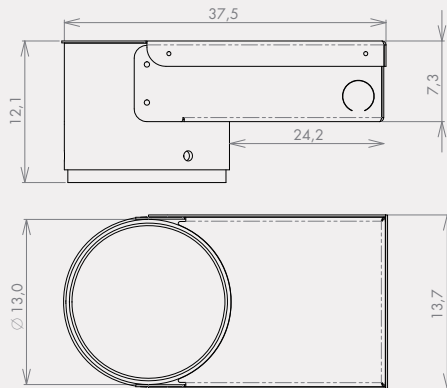

POP™ 04 - Ø12

RECESSED

TYPE:

PROJECT NAME:

Code: M00.120.01
Cassaforma per laterizio
Housing for brickwork
Gehäuse für Mauerwerk
Boîte à encastré pour mur de brique
Cajetín para ladrillo