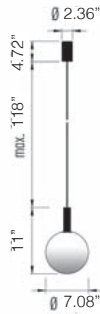

POP BIJOU™

TYPE:

SUSPENSION

PROJECT NAME:

SPECIFICATION SHEET

POP BIJOU™

SUSPENSION

TYPE:

PROJECT NAME:

| | | | |
|-----------------------|---|------------|-------------|
| IP40 | © | CUP | ▽ |
| 120V | | 6W CRI>90 | on/off |
| L17BJC.2 ■ S.□ | | | |
| ■ Led color | | Nominal lm | Beam spread |
| 2 = 2700°K | | 528 | S = 25° |
| 3 = 3000°K | | 552 | |

Installation note: Comes with 4" round backplate to cover junction box