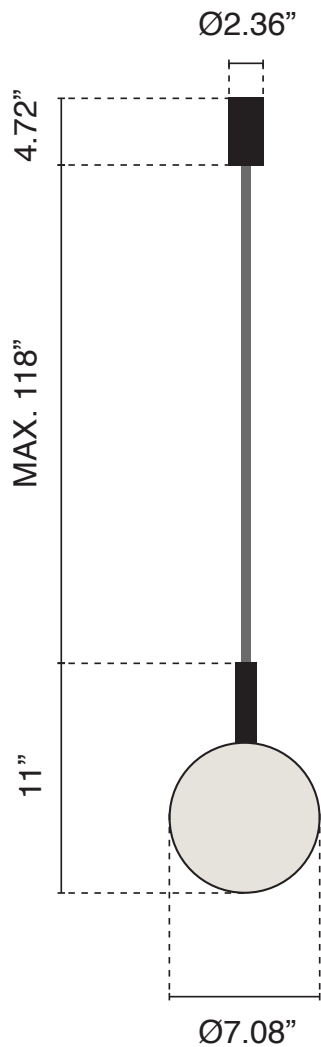

POP™ BIJOU

SUSPENSION

TYPE:

PROJECT NAME:

SPECIFICATION SHEET

Luminart®

WWW.LUMINARTLIGHTING.COM

POP™ BIJOU

SUSPENSION

TYPE:

PROJECT NAME:

IP40	©	CUP	▽
6W CRI>90			

Led color	Nominal lm	Beam spread
2 = 2700°K	528	S = 25°
3 = 3000°K	552	

Diffuser color	CUP canopy
02 ● Black	Black
06 ○ White	Black
C ● Coppe	Black
S ● Brass	Black

Installation note: Comes with 4" round backplate to cover junction box

SPECIFICATION SHEET

ORDERING INFO				
Model (Order Code)	Optic Options	Finish Options	LED	Dimming Options
L17BJC.2	S			
○ POP BIJOU L17BJC.2	○ S: 25°	○ 02: Black ○ 06: White ○ C: Copper ○ S: Brass	○ 2: 2700K ○ 3: 3000K	○ 120V LTE ○ 120V-277V 0-10V (Universal Voltage)