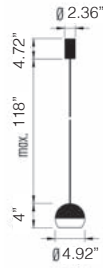

TYPE:

SUSPENSION

PROJECT NAME:

IP20	©	CUP	▽
120V		8W CRI>85	on/off
L17BBC.2 ■ S. □			
■ Led color		Nominal lm	Beam spread
2 = 2700°K		893	S = 22°
3 = 3000°K		939	

□	Up	Down	Diffuser color	CUP canopy
02	●	●	Black/Black	Black
06	○	○	White/White	Black
BC	●	●	Blue/Copper	Black
GC	●	●	Green/Copper	Black
PC	●	●	Rose/Copper	Black
CR	●	●	Copper/Red	Black

Installation note: Comes with 4" round backplate to cover junction box