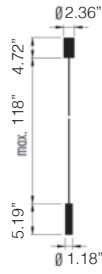

POP C'EST MOI™

TYPE:

SUSPENSION

PROJECT NAME:

SPECIFICATION SHEET

POP C'EST MOI™

TYPE:

SUSPENSION

PROJECT NAME:

IP20	©	CUP	▽
120V		6W CRI>90	on/off
L17CMC.2 ■ S. □			
■ Led color		Nominal lm	Beam spread
2 = 2700 °K		528	S = 20°
3 = 3000 °K		552	

□	Diffuser color	CUP canopy
02	● Black	Black
06	○ White	Black
B	● Blue	Black
C	● Copper	Black
G	● Green	Black
P	● Rose	Black
R	● Red	Black

Installation note: Comes with 4" round backplate to cover junction box