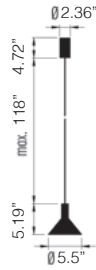

SUSPENSION

TYPE:

PROJECT NAME:

IP20	©	CUP	▽
120V		6W CRI>90	on/off
L17CRC.2 ■ S. □			
■ Led color		Nominal lm	Beam spread
2 = 2700 °K		528	S = 20°
3 = 3000 °K		552	

□	Diffuser color	CUP canopy
02	● Black	Black
06	○ White	Black
B	● Blue	Black
C	● Copper	Black
G	● Green	Black
P	● Rose	Black
R	● Red	Black

Installation note: Comes with 4" round backplate to cover junction box