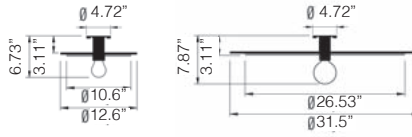

POP HOST™ CEILING/WALL TYPE:

CEILING/WALL

PROJECT NAME:

SPECIFICATION SHEET

POP HOST™ CEILING/WALL TYPE:

CEILING/WALL

PROJECT NAME:

IP20	Ⓛ		▽
120V	e27	4W CRI>80	dimnable IGBT - Triac
L17H32W.12L.□		∅ 32cm	
L17H80W.12L.□		∅ 80cm	
<i>Led color</i>		<i>Nominal lm</i>	<i>Beam spread</i>
K = 2700°		470	L = 180°

□	Up	Down	Diffuser color
KS	●	●	Black/Brass
WS	○	●	White/Brass
BS	●	●	Blue/Brass
GS	●	●	Green/Brass
PS	●	●	Rose/Brass
RS	●	●	Red/Brass

Installation note: Comes with 4" round backplate to cover junction box