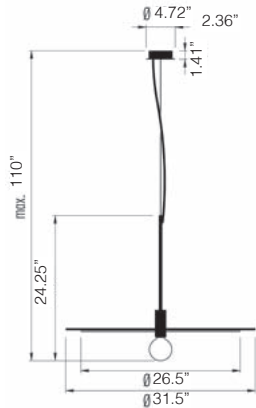

# POP HOST™

TYPE:

SUSPENSION

PROJECT NAME:

SPECIFICATION SHEET

**Luminart®**

WWW.LUMINARTLIGHTING.COM

# POP HOST™

TYPE:

SUSPENSION

PROJECT NAME:

IP20	Ⓛ	CUP	▽
120V	e27	4W CRI>80	dimnable IGBT - Triac
L17H32C.12L.	□	Ø 12.6"	
L17H80C.12L.	□	Ø 31.5"	
Led color	Nominal lm	Beam spread	
K = 2700°	470	L = 180°	

IP20	Ⓛ	CUP A+B= 153.5"	▽
120V	e27	4W CRI>80	dimnable IGBT - Triac
L17H32D.12L.	□	Ø 12.6"	
L17H80D.12L.	□	Ø 31.5"	
Led color	Nominal lm	Beam spread	
K = 2700°	470	L = 180°	

□	Up	Down	Diffuser color	cable
KS	●	●	Black/Brass	Brass
WS	○	●	White/Brass	Brass
BS	●	●	Blue/Brass	Brass
GS	●	●	Green/Brass	Brass
PS	●	●	Rose/Brass	Brass
RS	●	●	Red/Brass	Brass

Installation note: Comes with 4" round backplate to cover junction box

Kit Cable for Host CUP composition: H32C - H80C

L : 118"  
KIT.300.S Brass