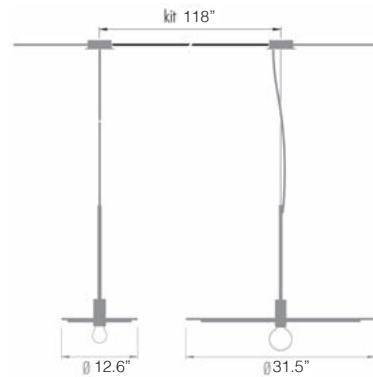

# POP HOST™

TYPE:

SUSPENSION

PROJECT NAME:

IP20	Ⓛ	CUP	▽
120V	e27	4W CRI>80	dimnable IGBT - Triac
L17H32C.12L.	□	Ø 12.6"	
L17H80C.12L.	□	Ø 31.5"	
Led color	Nominal lm	Beam spread	
K = 2700°	470	L = 180°	

IP20	Ⓛ	CUP A+B= 153.5"	▽
120V	e27	4W CRI>80	dimnable IGBT - Triac
L17H32D.12L.	□	Ø 12.6"	
L17H80D.12L.	□	Ø 31.5"	
Led color	Nominal lm	Beam spread	
K = 2700°	470	L = 180°	

□	Up	Down	Diffuser color	cable
KS	●	●	Black/Brass	Brass
WS	○	●	White/Brass	Brass
BS	●	●	Blue/Brass	Brass
GS	●	●	Green/Brass	Brass
PS	●	●	Rose/Brass	Brass
RS	●	●	Red/Brass	Brass

Installation note: Comes with 4" round backplate to cover junction box

Kit Cable for Host CUP composition: H32C - H80C

L : 118"  
KIT.300.S Brass