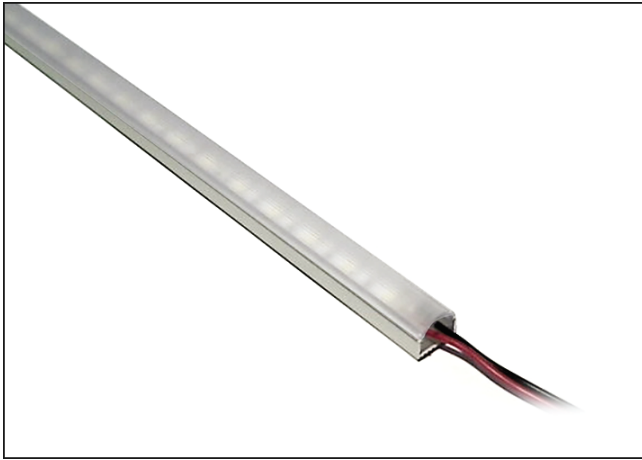

POWER STRIP™ 7-1

L7050.CL LED WITH CLEAR LENS

Project name: _____

Type: _____

FRONT VIEW

Miniature profile for architectural lighting applications. This light element has almost limitless applications where uniform diffused light is desired.

Luminaire characteristics: Luminaire only

Input load: 4.6W/ft. (LED only)

Lumens: 150 to 175 lm/ft. (delivered 3000K)

Luminaire efficacy: 23 to 27 lm/W (3000k)

Source: LED module

Color: 3000K, 3500K, 5000K

Lumen maintenance: 70% of initial lumens at 50 000 hours

Optics:

Wide flood: 82° with clear diffuser. Å

Mounting: Full length mounting slot for adjustable mounting system. Mounting screws and support system included. 3ft long power cable included.