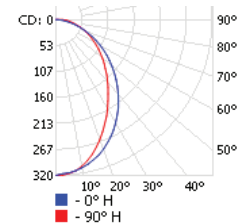

Luminaire characteristics: Luminaire only

Input load: 4.6W/ft. (LED only)

Lumens: 150 to 175 lm/ft. (delivered 3000K)

Luminaire efficacy: 23 to 27 lm/W (3000k)

Source: LED module

Color: 3000K, 3500K, 5000K

Lumen maintenance: 70% of initial lumens at 50 000 hours

Optics:

Wide flood: 82° with clear diffuser. Å

Mounting: Full length mounting slot for adjustable mounting system. Mounting screws and support system included. 3ft long power cable included.

Material:

Body: Aluminum extrusion

Electrical: See remote power supply page 2.

Dimming: See remote power supply page 2.

Finish: gray

Warranty: 5 year limited warranty.

Nominal length	Actual length	Input Amps 24V DC	Nominal length	Actual length	Input Amps 24V DC
6"	6 7/8" (175mm)	0.10	52"	51 3/4" (1314mm)	0.82
8"	8 1/8" (225mm)	0.13	54"	53 5/8" (1362mm)	0.86
10"	10 1/4" (273mm)	0.16	56"	55 5/8" (1413mm)	0.89
12"	12 3/4" (324mm)	0.19	58"	57 5/8" (1464mm)	0.92
14"	14 3/4" (375mm)	0.22	60"	59 1/2" (1511mm)	0.95
16"	16 3/8" (422mm)	0.25	62"	61 1/2" (1562mm)	0.98
18"	18 5/8" (473mm)	0.29	64"	63 3/8" (1610mm)	1.01
20"	20 1/2" (521mm)	0.32	66"	65 5/8" (1661mm)	1.05
22"	22 1/2" (572mm)	0.35	68"	67 3/8" (1711mm)	1.08
24"	24 1/2" (622mm)	0.38	70"	69 1/4" (1759mm)	1.11
26"	26 3/8" (670mm)	0.41	72"	71 1/4" (1810mm)	1.14
28"	28 3/8" (721mm)	0.44	74"	73 1/8" (1857mm)	1.17
30"	30 1/4" (768mm)	0.48	76"	75 1/8" (1908mm)	1.20
32"	32 1/4" (819mm)	0.51	78"	77" (1956mm)	1.24
34"	34 1/8" (867mm)	0.54	80"	79" (2007mm)	1.27
36"	36 1/8" (917mm)	0.57	82"	81" (2057mm)	1.30
38"	38 1/8" (968mm)	0.60	84"	82 7/8" (2105mm)	1.33
40"	40" (1016mm)	0.63	86"	84 7/8" (2156mm)	1.36
42"	42" (1067mm)	0.67	88"	86 3/4" (2203mm)	1.39
44"	43 7/8" (1114mm)	0.70	90"	88 3/4" (2254mm)	1.43
46"	45 7/8" (1165mm)	0.73	92"	90 3/4" (2305mm)	1.46
48"	47 7/8" (1216mm)	0.76	94"	92 5/8" (2353mm)	1.49
50"	49 3/4" (1264mm)	0.79	96"	94 5/8" (2403mm)	1.52