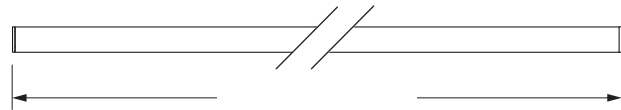

POWER STRIP™ 7-1

L7050.CL LED WITH CLEAR LENS

Project name: _____

Type: _____

FRONT VIEW

Miniature profile for architectural lighting applications. This light element has almost limitless applications where uniform diffused light is desired.

Luminaire characteristics: Luminaire only

Input load: 4.6W/ft. (LED only)

Lumens: 150 to 175 lm/ft. (delivered 3000K)

Luminaire efficacy: 23 to 27 lm/W (3000k)

Source: LED module

Color: 3000K, 3500K, 5000K

Lumen maintenance: 70% of initial lumens at 50 000 hours

Optics:

Wide flood: 82° with clear diffuser. Å

Mounting: Full length mounting slot for adjustable mounting system. Mounting screws and support system included. 3ft long power cable included.

Material:

Body: Aluminum extrusion

Electrical: See remote power supply page 2.

Dimming: See remote power supply page 2.

Finish: gray

Warranty: 5 year limited warranty.

Nominal length	Actual length	Input Amps 24V DC	Nominal length	Actual length	Input Amps 24V DC
6"	6 7/8" (175mm)	0.10	52"	51 3/4" (1314mm)	0.82
8"	8 1/8" (225mm)	0.13	54"	53 5/8" (1362mm)	0.86
10"	10 1/4" (273mm)	0.16	56"	55 5/8" (1413mm)	0.89
12"	12 3/4" (324mm)	0.19	58"	57 5/8" (1464mm)	0.92
14"	14 3/4" (375mm)	0.22	60"	59 1/2" (1511mm)	0.95
16"	16 3/8" (422mm)	0.25	62"	61 1/2" (1562mm)	0.98
18"	18 5/8" (473mm)	0.29	64"	63 3/8" (1610mm)	1.01
20"	20 1/2" (521mm)	0.32	66"	65 5/8" (1661mm)	1.05
22"	22 1/2" (572mm)	0.35	68"	67 3/8" (1711mm)	1.08
24"	24 1/2" (622mm)	0.38	70"	69 1/4" (1759mm)	1.11
26"	26 3/8" (670mm)	0.41	72"	71 1/4" (1810mm)	1.14
28"	28 3/8" (721mm)	0.44	74"	73 1/8" (1857mm)	1.17
30"	30 1/4" (768mm)	0.48	76"	75 1/8" (1908mm)	1.20
32"	32 1/4" (819mm)	0.51	78"	77" (1956mm)	1.24
34"	34 1/8" (867mm)	0.54	80"	79" (2007mm)	1.27
36"	36 1/8" (917mm)	0.57	82"	81" (2057mm)	1.30
38"	38 1/8" (968mm)	0.60	84"	82 7/8" (2105mm)	1.33
40"	40" (1016mm)	0.63	86"	84 7/8" (2156mm)	1.36
42"	42" (1067mm)	0.67	88"	86 3/4" (2203mm)	1.39
44"	43 7/8" (1114mm)	0.70	90"	88 3/4" (2254mm)	1.43
46"	45 7/8" (1165mm)	0.73	92"	90 3/4" (2305mm)	1.46
48"	47 7/8" (1216mm)	0.76	94"	92 5/8" (2353mm)	1.49
50"	49 3/4" (1264mm)	0.79	96"	94 5/8" (2403mm)	1.52