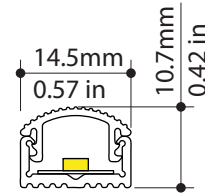

POWER STRIP™ 7-1

L7050.CL LED WITH CLEAR LENS

Project name: _____

Type: _____

FRONT VIEW

Miniature profile for architectural lighting applications. This light element has almost limitless applications where uniform diffused light is desired.

Luminaire characteristics: Luminaire only

Input load: 4.6W/ft. (LED only)

Lumens: 150 to 175 lm/ft. (delivered 3000K)

Luminaire efficacy: 23 to 27 lm/W (3000k)

Source: LED module

Color: 3000K, 3500K, 5000K

Lumen maintenance: 70% of initial lumens at 50 000 hours

Optics:

Wide flood: 82° with clear diffuser. Å

Mounting: Full length mounting slot for adjustable mounting system. Mounting screws and support system included. 3ft long power cable included.

Material:

Body: Aluminum extrusion

Electrical: See remote power supply page 2.

Dimming: See remote power supply page 2.

Finish: gray

Warranty: 5 year limited warranty.

Nominal length	Actual length	Input Amps 24V DC	Nominal length	Actual length	Input Amps 24V DC
6"	6 7/8" (175mm)	0.10	52"	51 3/4" (1314mm)	0.82
8"	8 1/8" (225mm)	0.13	54"	53 5/8" (1362mm)	0.86
10"	10 1/4" (273mm)	0.16	56"	55 5/8" (1413mm)	0.89
12"	12 3/4" (324mm)	0.19	58"	57 5/8" (1464mm)	0.92
14"	14 3/4" (375mm)	0.22	60"	59 1/2" (1511mm)	0.95
16"	16 3/8" (422mm)	0.25	62"	61 1/2" (1562mm)	0.98
18"	18 5/8" (473mm)	0.29	64"	63 3/8" (1610mm)	1.01
20"	20 1/2" (521mm)	0.32	66"	65 5/8" (1661mm)	1.05
22"	22 1/2" (572mm)	0.35	68"	67 3/8" (1711mm)	1.08
24"	24 1/2" (622mm)	0.38	70"	69 1/4" (1759mm)	1.11
26"	26 3/8" (670mm)	0.41	72"	71 1/4" (1810mm)	1.14
28"	28 3/8" (721mm)	0.44	74"	73 1/8" (1857mm)	1.17
30"	30 1/4" (768mm)	0.48	76"	75 1/8" (1908mm)	1.20
32"	32 1/4" (819mm)	0.51	78"	77" (1956mm)	1.24
34"	34 1/8" (867mm)	0.54	80"	79" (2007mm)	1.27
36"	36 1/8" (917mm)	0.57	82"	81" (2057mm)	1.30
38"	38 1/8" (968mm)	0.60	84"	82 7/8" (2105mm)	1.33
40"	40" (1016mm)	0.63	86"	84 7/8" (2156mm)	1.36
42"	42" (1067mm)	0.67	88"	86 3/4" (2203mm)	1.39
44"	43 7/8" (1114mm)	0.70	90"	88 3/4" (2254mm)	1.43
46"	45 7/8" (1165mm)	0.73	92"	90 3/4" (2305mm)	1.46
48"	47 7/8" (1216mm)	0.76	94"	92 5/8" (2353mm)	1.49
50"	49 3/4" (1264mm)	0.79	96"	94 5/8" (2403mm)	1.52