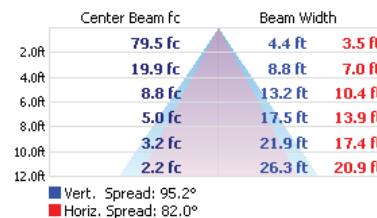

SPECIFICATION SHEET

LEDOLOGY®

A Luminart® BRAND

WWW.LUMINARTLIGHTING.COM