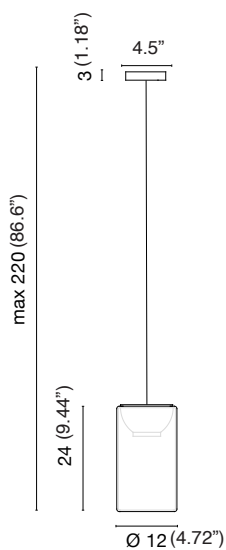

PRET A PORTER™

SUSPENSION

TYPE:

PROJECT NAME:

SPECIFICATION SHEET

L671516

1 kg

.01 White insert

.02.21 Black insert with satin gold

12W E27 LED (art. 0105/12)

Installation note: comes with 4.5" round backplate to cover junction box

Luminart®

WWW.LUMINARTLIGHTING.COM