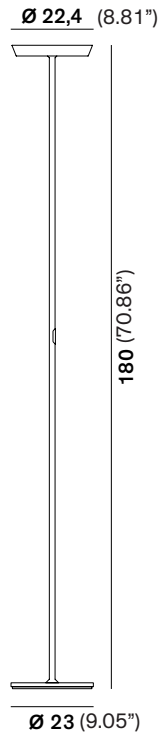

PRINCE™

FLOOR

TYPE:

PROJECT NAME:

Prince L16F1

Light Source	LED
Power	58 Watt
Kelvin	2700
Dimmer	push button
Lumen	5300
CRI	90
Voltage	120V

Matte Finish

63
White

Satin Finish

20
Graphite

43
Silver

62
Black

64
Bronze

65
Champagne

SPECIFICATION SHEET

Luminart®