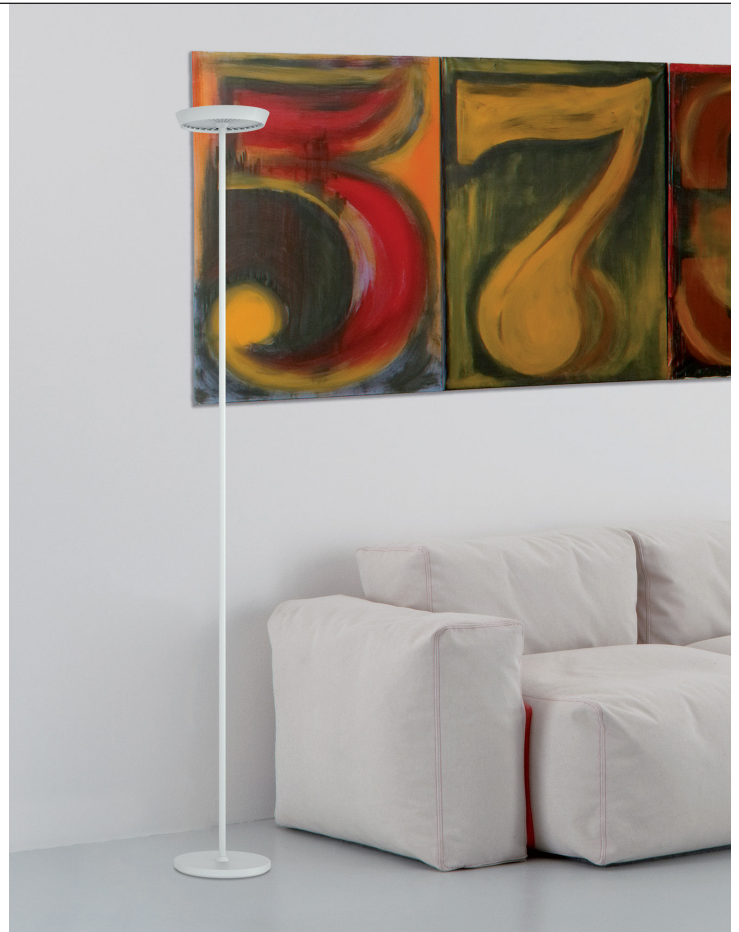

PRINCE™

FLOOR

TYPE:

PROJECT NAME:

Prince L16F1

Light Source	LED
Power	58 Watt
Kelvin	2700
Dimmer	push button
Lumen	5300
CRI	90
Voltage	120V

Matte Finish

63
White

Satin Finish

20
Graphite

43
Silver

62
Black

64
Bronze

65
Champagne

SPECIFICATION SHEET

Luminart®