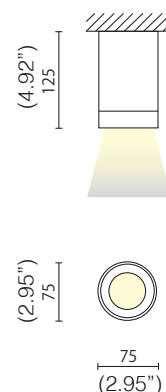

PRISMA™

CEILING/WALL

TYPE:

PROJECT NAME:

PRISMA TONDO

- 36°
- 2700K / 3000K / 4000K
- 65
- 93
- 3
- A+
- 1

- 06 Black
- 06/13 Black + Gold
- 08 White

CODE	W	Lm (3000K)	Lifetime
L25A4-652	9	1050	50.000h L80/B20

PRISMA QUADRO

- 36°
- 2700K / 3000K / 4000K
- 65
- 93
- 3
- A+
- 1

- 06 Black
- 06/13 Black + Gold
- 08 White

CODE	W	Lm (3000K)	Lifetime
L25A4-653	9	1050	50.000h L80/B20

SPECIFICATION SHEET

ORDERING INFO

Model (Order Code)	Finish	LED	Driver Options
	<input type="radio"/> 06 Black <input type="radio"/> 06/13 Black + Gold <input type="radio"/> 08 White	<input type="radio"/> 2700K <input type="radio"/> 3000K <input type="radio"/> 4000K	<input type="radio"/> 120V Phase Dimming <input type="radio"/> 120V 0-10V Dimming <input type="radio"/> 277V 0-10V Dimming

Installation note: Fixture is supplied with a 4" backplate that mounts to a standard junction box.