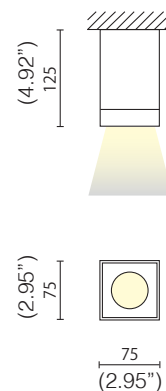

PRISMA™

CEILING/WALL

TYPE:

PROJECT NAME:

PRISMA TONDO

- 36°
- 2700K / 3000K / 4000K
- 65
- 93
- 3
- A+
- 1

- 06 Black
- 06/13 Black + Gold
- 08 White

CODE	W	Lm (3000K)	Lifetime
L25A4-652	9	1050	50.000h L80/B20

PRISMA QUADRO

- 36°
- 2700K / 3000K / 4000K
- 65
- 93
- 3
- A+
- 1

- 06 Black
- 06/13 Black + Gold
- 08 White

CODE	W	Lm (3000K)	Lifetime
L25A4-653	9	1050	50.000h L80/B20

SPECIFICATION SHEET

ORDERING INFO

Model (Order Code)	Finish	LED	Driver Options
	<input type="radio"/> 06 Black <input type="radio"/> 06/13 Black + Gold <input type="radio"/> 08 White	<input type="radio"/> 2700K <input type="radio"/> 3000K <input type="radio"/> 4000K	<input type="radio"/> 120V Phase Dimming <input type="radio"/> 120V 0-10V Dimming <input type="radio"/> 277V 0-10V Dimming

Installation note: Fixture is supplied with a 4" backplate that mounts to a standard junction box.