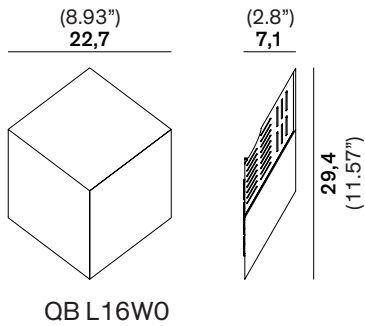

QB™
WALL

TYPE:

PROJECT NAME:

Light Source	LED
Power	25 Watt
Kelvin	2700
Lumen	2300
CRI	90

Matte Finish

White

Satin Finish

Metallic Finish

SPECIFICATION SHEET

ORDERING INFO

Model (Order Code)	Finish	LED	Voltage	Dimming
		<input type="radio"/> 2700K	<input type="radio"/> 120V	<input type="radio"/> LTE (Leading/Trailing Edge Dim)
		<input type="radio"/> 3000K	<input type="radio"/> 277V	<input type="radio"/> 010V (0-10V)
		<input type="radio"/> 4000K		