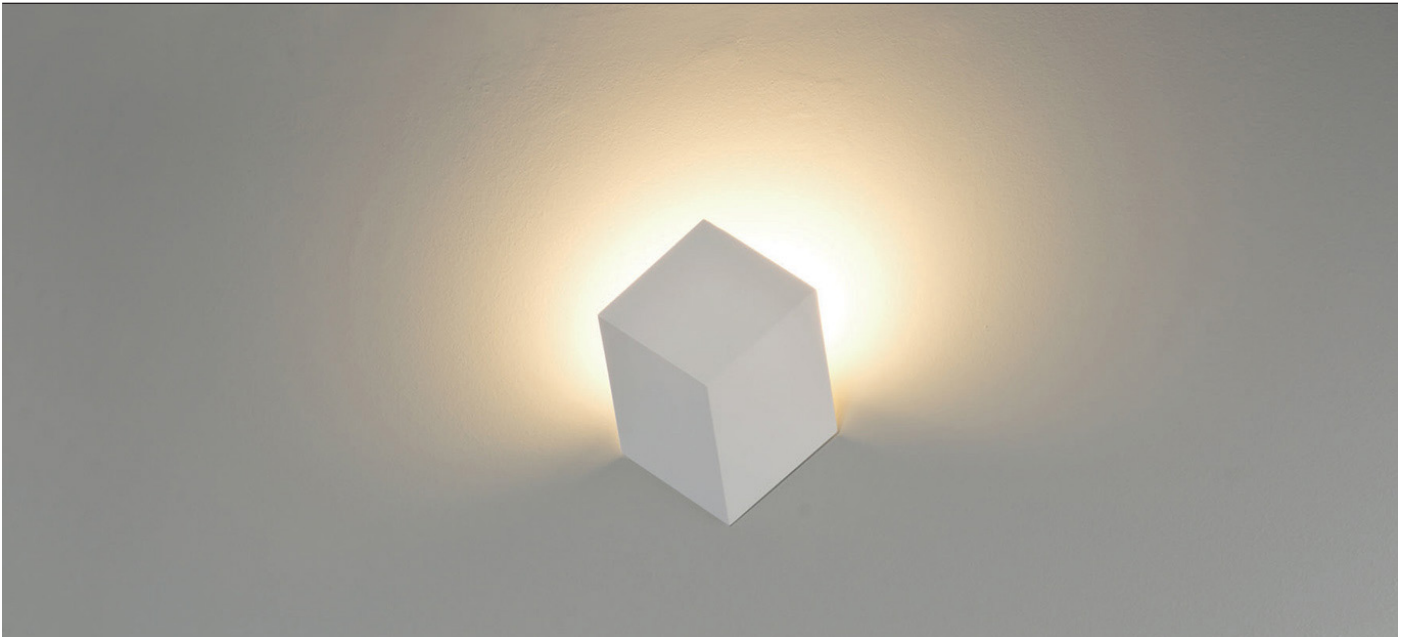

QB™
WALL

TYPE:

PROJECT NAME:

Light Source	LED
Power	25 Watt
Kelvin	2700
Lumen	2300
CRI	90

Matte Finish

White

Satin Finish

Metallic Finish

Fixture comes with a 4" backplate that mounts to a standard junction box. Please note: 277V is only compatible with 0-10V dimming.

Luminart®

WWW.LUMINARTLIGHTING.COM
Last updated: 12/08/20