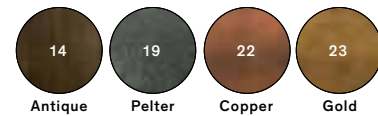

QB™
WALL

TYPE:

PROJECT NAME:

Light Source	LED
Power	25 Watt
Kelvin	2700
Lumen	2300
CRI	90

Matte Finish

White

Satin Finish

Metallic Finish

SPECIFICATION SHEET

ORDERING INFO

Model (Order Code)	Finish	LED	Voltage	Dimming
		<input type="radio"/> 2700K	<input type="radio"/> 120V	<input type="radio"/> LTE (Leading/Trailing Edge Dim)
		<input type="radio"/> 3000K	<input type="radio"/> 277V	<input type="radio"/> 010V (0-10V)
		<input type="radio"/> 4000K		