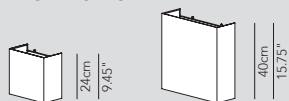

INDOOR

QUAEAP024C01

→ 25 × 13 × h 24 cm

QUAEAP040C01

→ 40 × 13 × h 40 cm

applique, wall lamp, applique, Wandleuchte, applique

→ 25

💡 1 × E27 42W HES

💡 1 × E27 15W fluo

💡 1 × E27 LED

→ 40

💡 2 × E27 42W HES

💡 2 × E27 20W fluo

💡 2 × E27 LED

INDOOR IP 20

Intertek

TECHNICALS

25cm 13cm
9.84" 5.12"

40cm 13cm
15.75" 5.12"

FINISHES

cotton

plissé classic

plissé ribbon

* on demand