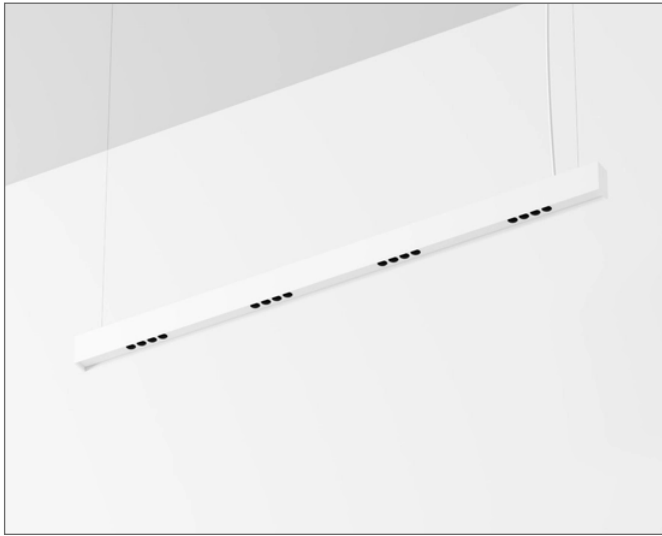

RAE™ 600

SUSPENSION

TYPE:

PROJECT NAME:

The hanging fixture Rae was designed with industrial style enthusiasts in mind, although it will be appreciated by a broader audience. Thanks to its versatile light beam, you can effortlessly adapt it to any interior!

RAE™ 900

SUSPENSION

TYPE:

PROJECT NAME:

The hanging fixture Rae was designed with industrial style enthusiasts in mind, although it will be appreciated by a broader audience. Thanks to its versatile light beam, you can effortlessly adapt it to any interior!

RAE™ 1200

SUSPENSION

TYPE:

PROJECT NAME:

The hanging fixture Rae was designed with industrial style enthusiasts in mind, although it will be appreciated by a broader audience. Thanks to its versatile light beam, you can effortlessly adapt it to any interior!