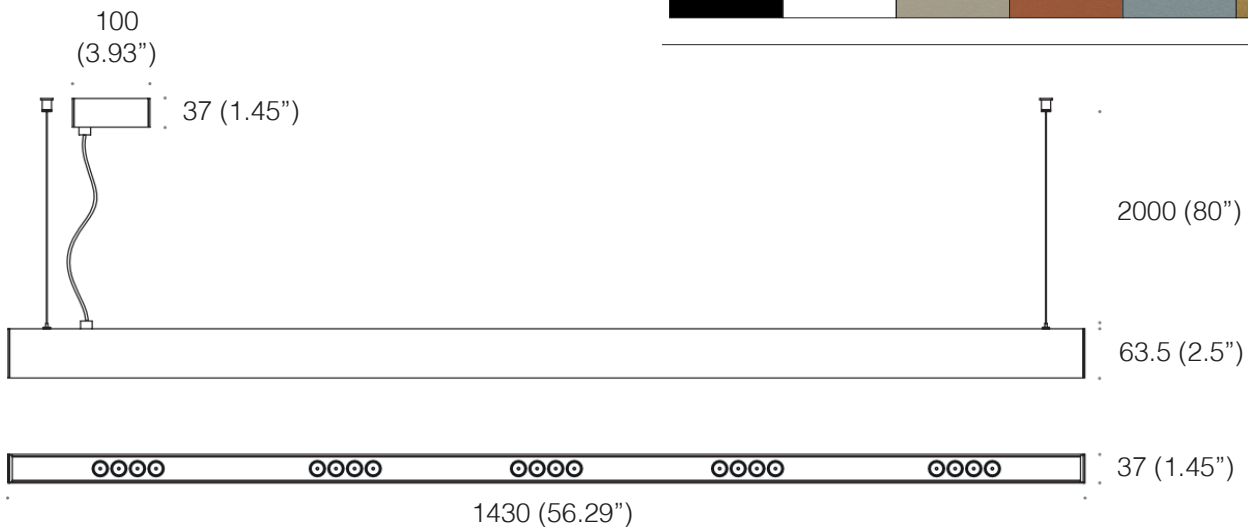

Finish options:

Black, White, Dust, Terracotta, Ocean Grey, Gold

SPECIFICATION SHEET

ORDERING INFO

L545.3509	-	50	-	
Model (Order Code)	Structure Finishes	Optic Options	LED	Dimming Options
☐ L545.3509 44W	☐ 12: Black ☐ 13: White ☐ 21: Terracotta ☐ 22: Ocean Grey ☐ 23: Dust ☐ 80: Gold	☐ 50: 50°	☐ 27: 2700K ☐ 30: 3000K ☐ 40: 4000K	☐ 120V LTE ☐ 120V-277V 0-10V