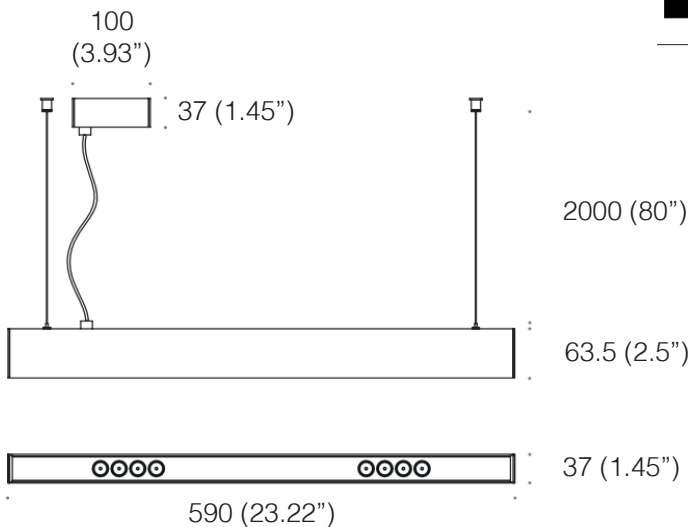

Finish options:

Black, White, Dust, Terracotta, Ocean Grey, Gold

SPECIFICATION SHEET

ORDERING INFO

L545.3500	-	50	-	-
Model (Order Code)	Structure Finishes	Optic Options	LED	Dimming Options
☐ L545.3500 19W	☐ 12: Black ☐ 13: White ☐ 21: Terracotta ☐ 22: Ocean Grey ☐ 23: Dust ☐ 80: Gold	☐ 50: 50°	☐ 27: 2700K ☐ 30: 3000K ☐ 40: 4000K	☐ 120V LTE ☐ 120V-277V 0-10V