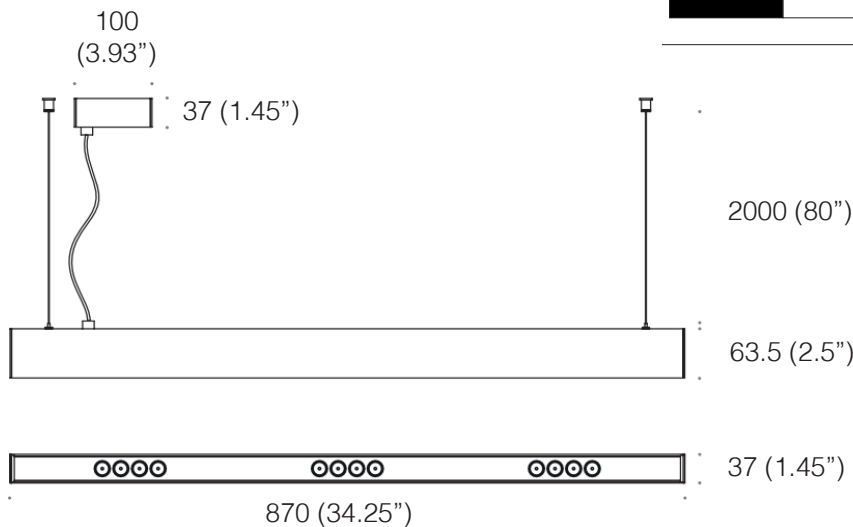

Finish options:

Black, White, Dust, Terracotta, Ocean Grey, Gold

SPECIFICATION SHEET

ORDERING INFO

L545.3503	-	50	-	-
Model (Order Code)	Structure Finishes	Optic Options	LED	Dimming Options
☐ L545.3503 27W	☐ 12: Black ☐ 13: White ☐ 21: Terracotta ☐ 22: Ocean Grey ☐ 23: Dust ☐ 80: Gold	☐ 50: 50°	☐ 27: 2700K ☐ 30: 3000K ☐ 40: 4000K	☐ 120V LTE ☐ 120V-277V 0-10V