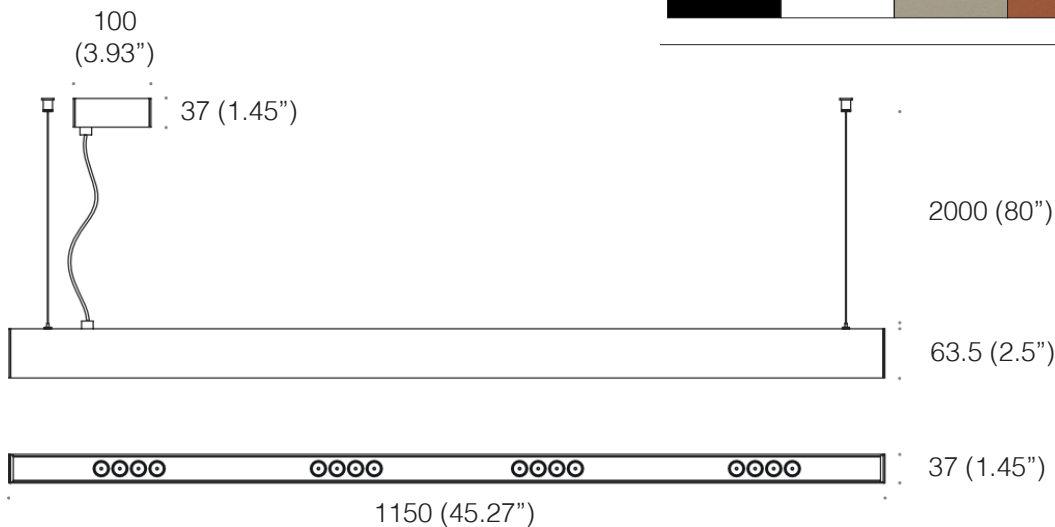

Finish options:

Black, White, Dust, Terracotta, Ocean Grey, Gold

SPECIFICATION SHEET

ORDERING INFO

L545.3506	-	50	-	-
Model (Order Code)	Structure Finishes	Optic Options	LED	Dimming Options
☐ L545.3506 27W	☐ 12: Black ☐ 13: White ☐ 21: Terracotta ☐ 22: Ocean Grey ☐ 23: Dust ☐ 80: Gold	☐ 50: 50°	☐ 27: 2700K ☐ 30: 3000K ☐ 40: 4000K	☐ 120V LTE ☐ 120V-277V 0-10V