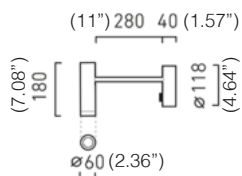

General, complementary and spot lighting. Ray will work perfectly at establishments such as clubs, galleries, and hotels, but also as lighting for the office and home.

Installation Note:
Fixture includes Ø4" round backplate