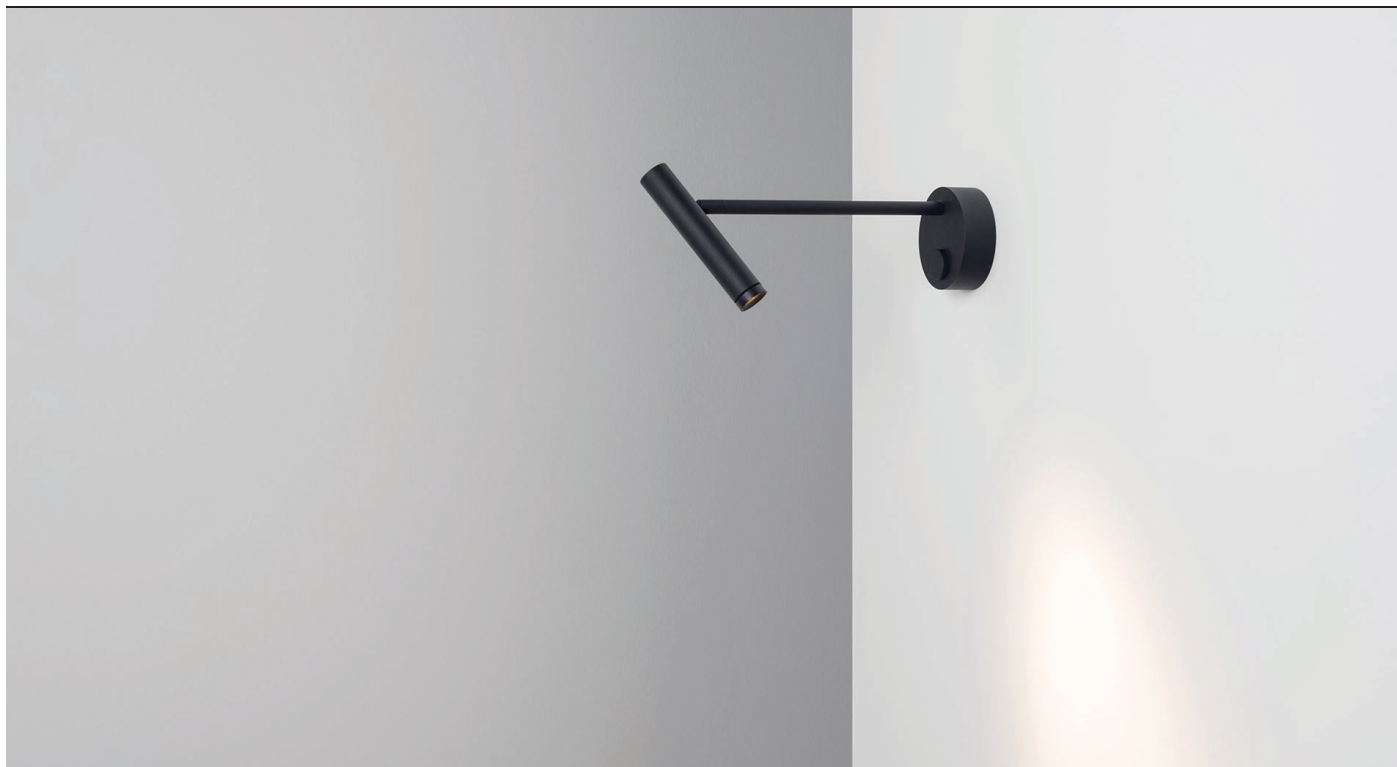

RAY™

WALL MOUNT

TYPE:

PROJECT NAME:

WALL MOUNTED

Ray is a line of spotlights perfect for illuminating paintings, which is owed to their elongated arms and subtle design. Thanks to their high quality and integrated LED light source, the luminaires provide natural light in interiors, while a special lens enables adjusting the lighting angle in the range of 8° to 40°.

General, complementary and spot lighting. Ray will work perfectly at establishments such as clubs, galleries, and hotels, but also as lighting for the office and home.

Installation Note:
Fixture includes Ø4" round backplate