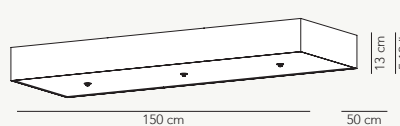

TECHNICALS

FINISHES

cotton

plissé

plissé ribbon

* on demand