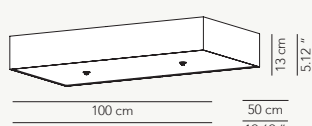

TECHNICALS

FINISHES

cotton

plissé

plissé ribbon

* on demand