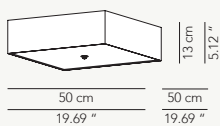

TECHNICALS

FINISHES

cotton

plissé

plissé ribbon

* on demand