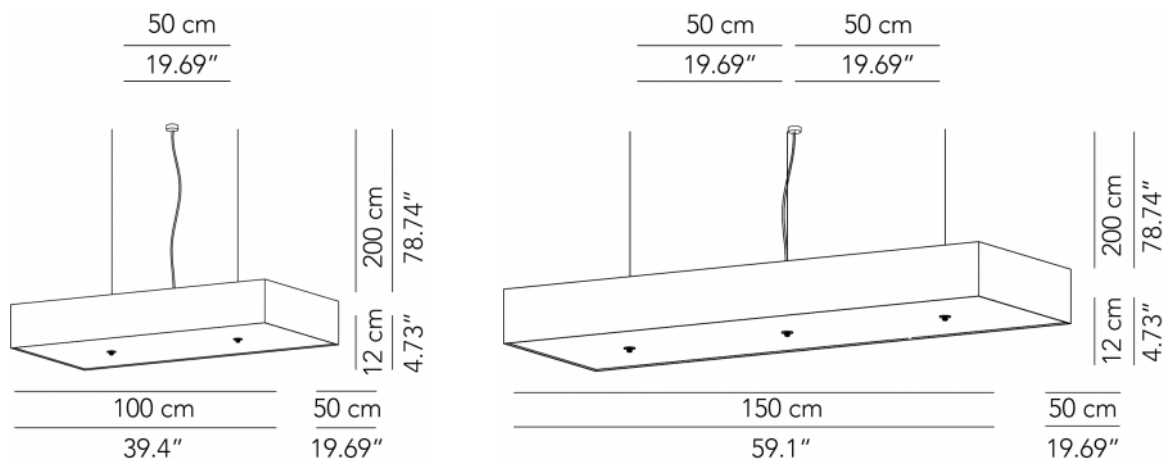

RETTANGOLO SLIM

SUSPENSION

TYPE:

PROJECT NAME:

Large suspension lamp - 100 x 50	ø 100 x 50 x 12 cm 8 Kg	lamp type 6xE26 LED 15W	L82RESESP100C01
Large suspension lamp - 100 x 50	ø 100 x 50 x 12 cm 8 Kg	lamp type 2 led module 19.3W luminous efficacy 5800 Lm light colour 2700 K cri >80	L82RESESP100C05
Maxi suspension lamp - 150 x 50	ø 150 x 50 x 12 cm 11 Kg	lamp type 8xE26 LED 15W	L82RESESP150C01
Maxi suspension lamp - 150 x 50	ø 150 x 50 x 12 cm 11 Kg	lamp type 3 led module 19.3W luminous efficacy 8700 Lm light colour 2700 K cri >80	L82RESESP150C05

ORDERING INFO

Model (Order Code)	Finish	LED	Voltage	Dimming
		☐ 2700K	☐ 120V	☐ LTE (Leading/Trailing Edge Dim)
		☐ 3000K	☐ 277V	☐ 0-10V (0-10V)
		☐ 4000K		

Fixture comes with a 4" backplate that mounts to a standard junction box.

Please note: 277V is only compatible with 0-10V dimming. Screw-in bulbs are only compatible with 120V with LTE dimming.

SPECIFICATION SHEET