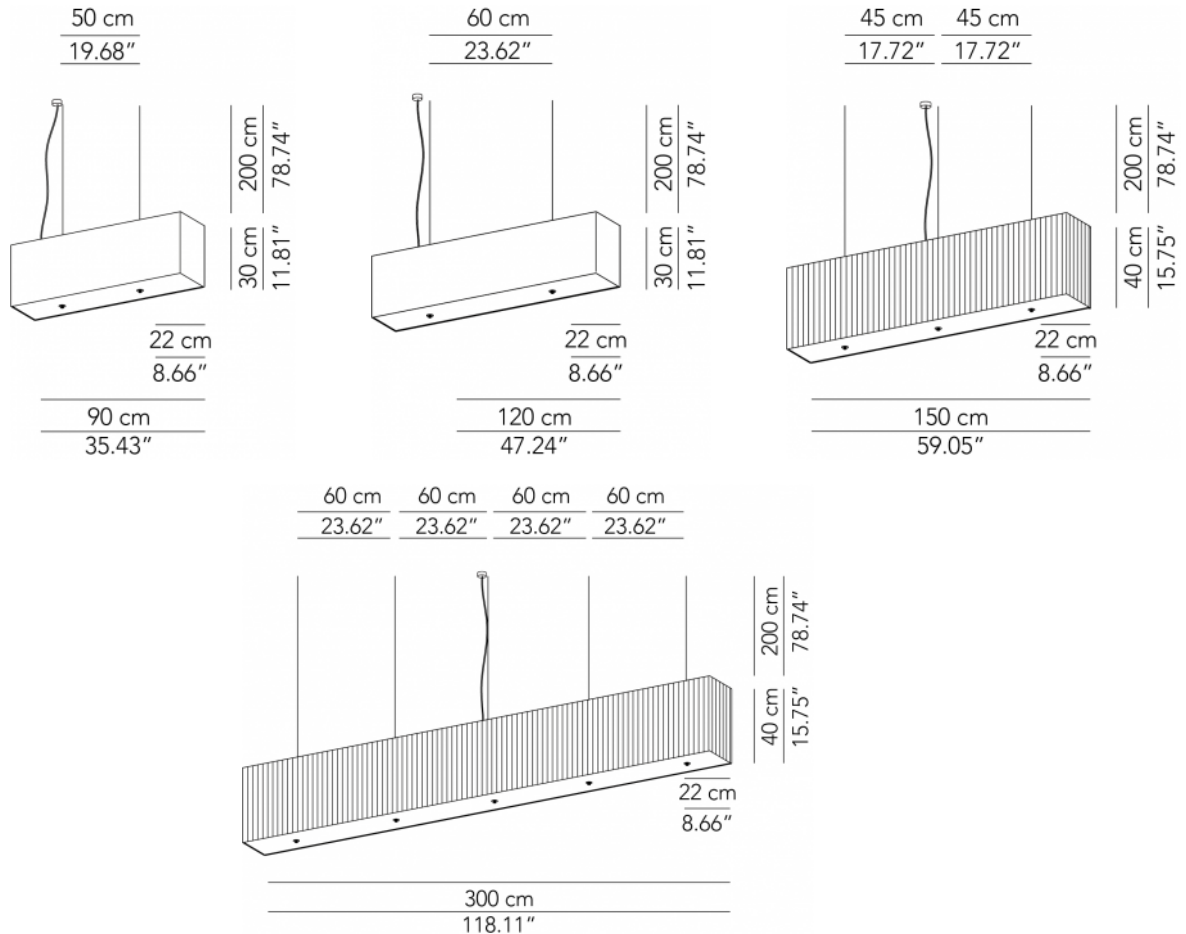

RETTANGOLO™

TYPE:

SUSPENSION

PROJECT NAME:

Medium suspension lamp - L 90	ø 90 x 22 x 30 cm 4 Kg	lamp type 3xE26 LED 15W	L82RETESPO90C01
Large suspension lamp - L 120	ø 120 x 22 x 30 cm 4,5 Kg	lamp type 4xE26 LED 15W	L82RETESP120C01
Maxi suspension lamp - L 150	ø 150 x 22 x 40 cm 10 Kg	lamp type 6xE27 LED 15W	L82RETESP150P02
Mega suspension lamp - L 300	ø 300 x 22 x 40 cm 25 Kg	lamp type 12xE26 LED 15W	L82RETESP300P02

ORDERING INFO

Model (Order Code)

Finish

Voltage

Dimming

120V

LTE (Leading/Trailing Edge Dim)

Fixture comes with a 4" backplate that mounts to a standard junction box.