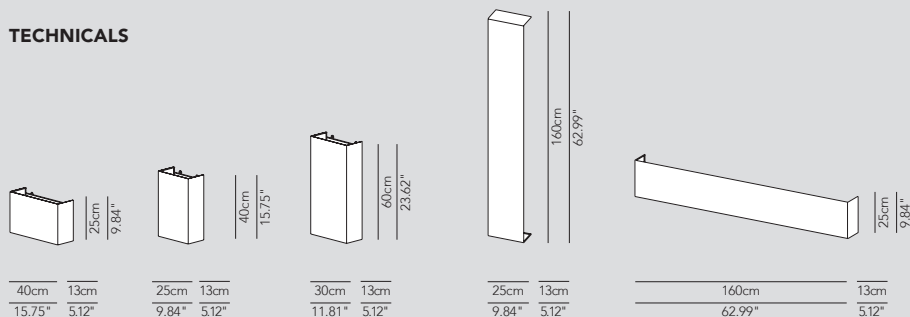

TECHNICALS

FINISHES

* on demand

SPECIFICATION SHEET