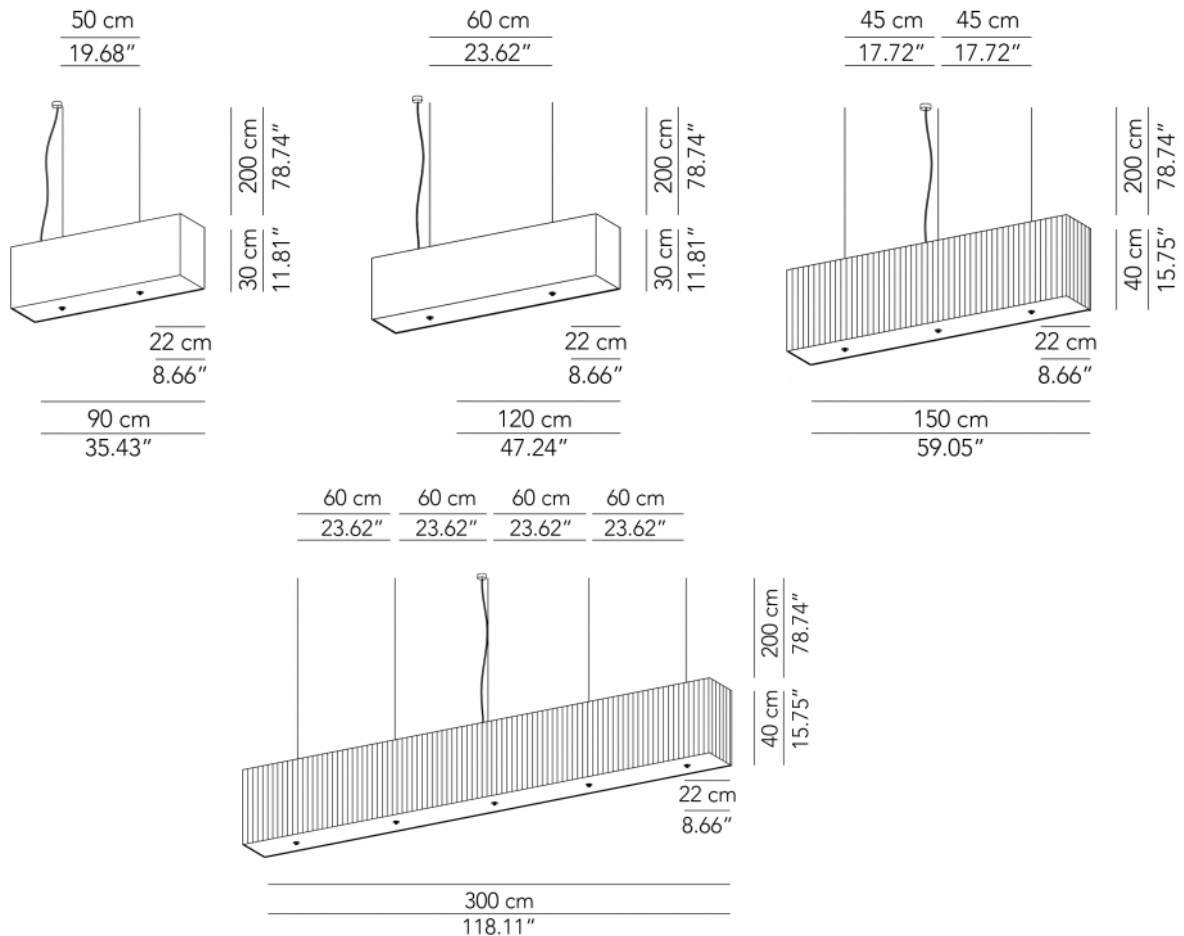

SUSPENSION

PROJECT NAME:

Medium suspension lamp - L 90	ø 90 x 22 x 30 cm 4 Kg	lamp type 3xE26 LED 15W	L82RETESP090C01
Large suspension lamp - L 120	ø 120 x 22 x 30 cm 4,5 Kg	lamp type 4xE26 LED 15W	L82RETESP120C01
Maxi suspension lamp - L 150	ø 150 x 22 x 40 cm 10 Kg	lamp type 6xE27 LED 15W	L82RETESP150P02
Mega suspension lamp - L 300	ø 300 x 22 x 40 cm 25 Kg	lamp type 12xE26 LED 15W	L82RETESP300P02

ORDERING INFO

Model (Order Code)

Finish

Voltage

Dimming

120V

LTE (Leading/Trailing Edge Dim)

Fixture comes with a 4" backplate that mounts to a standard junction box.